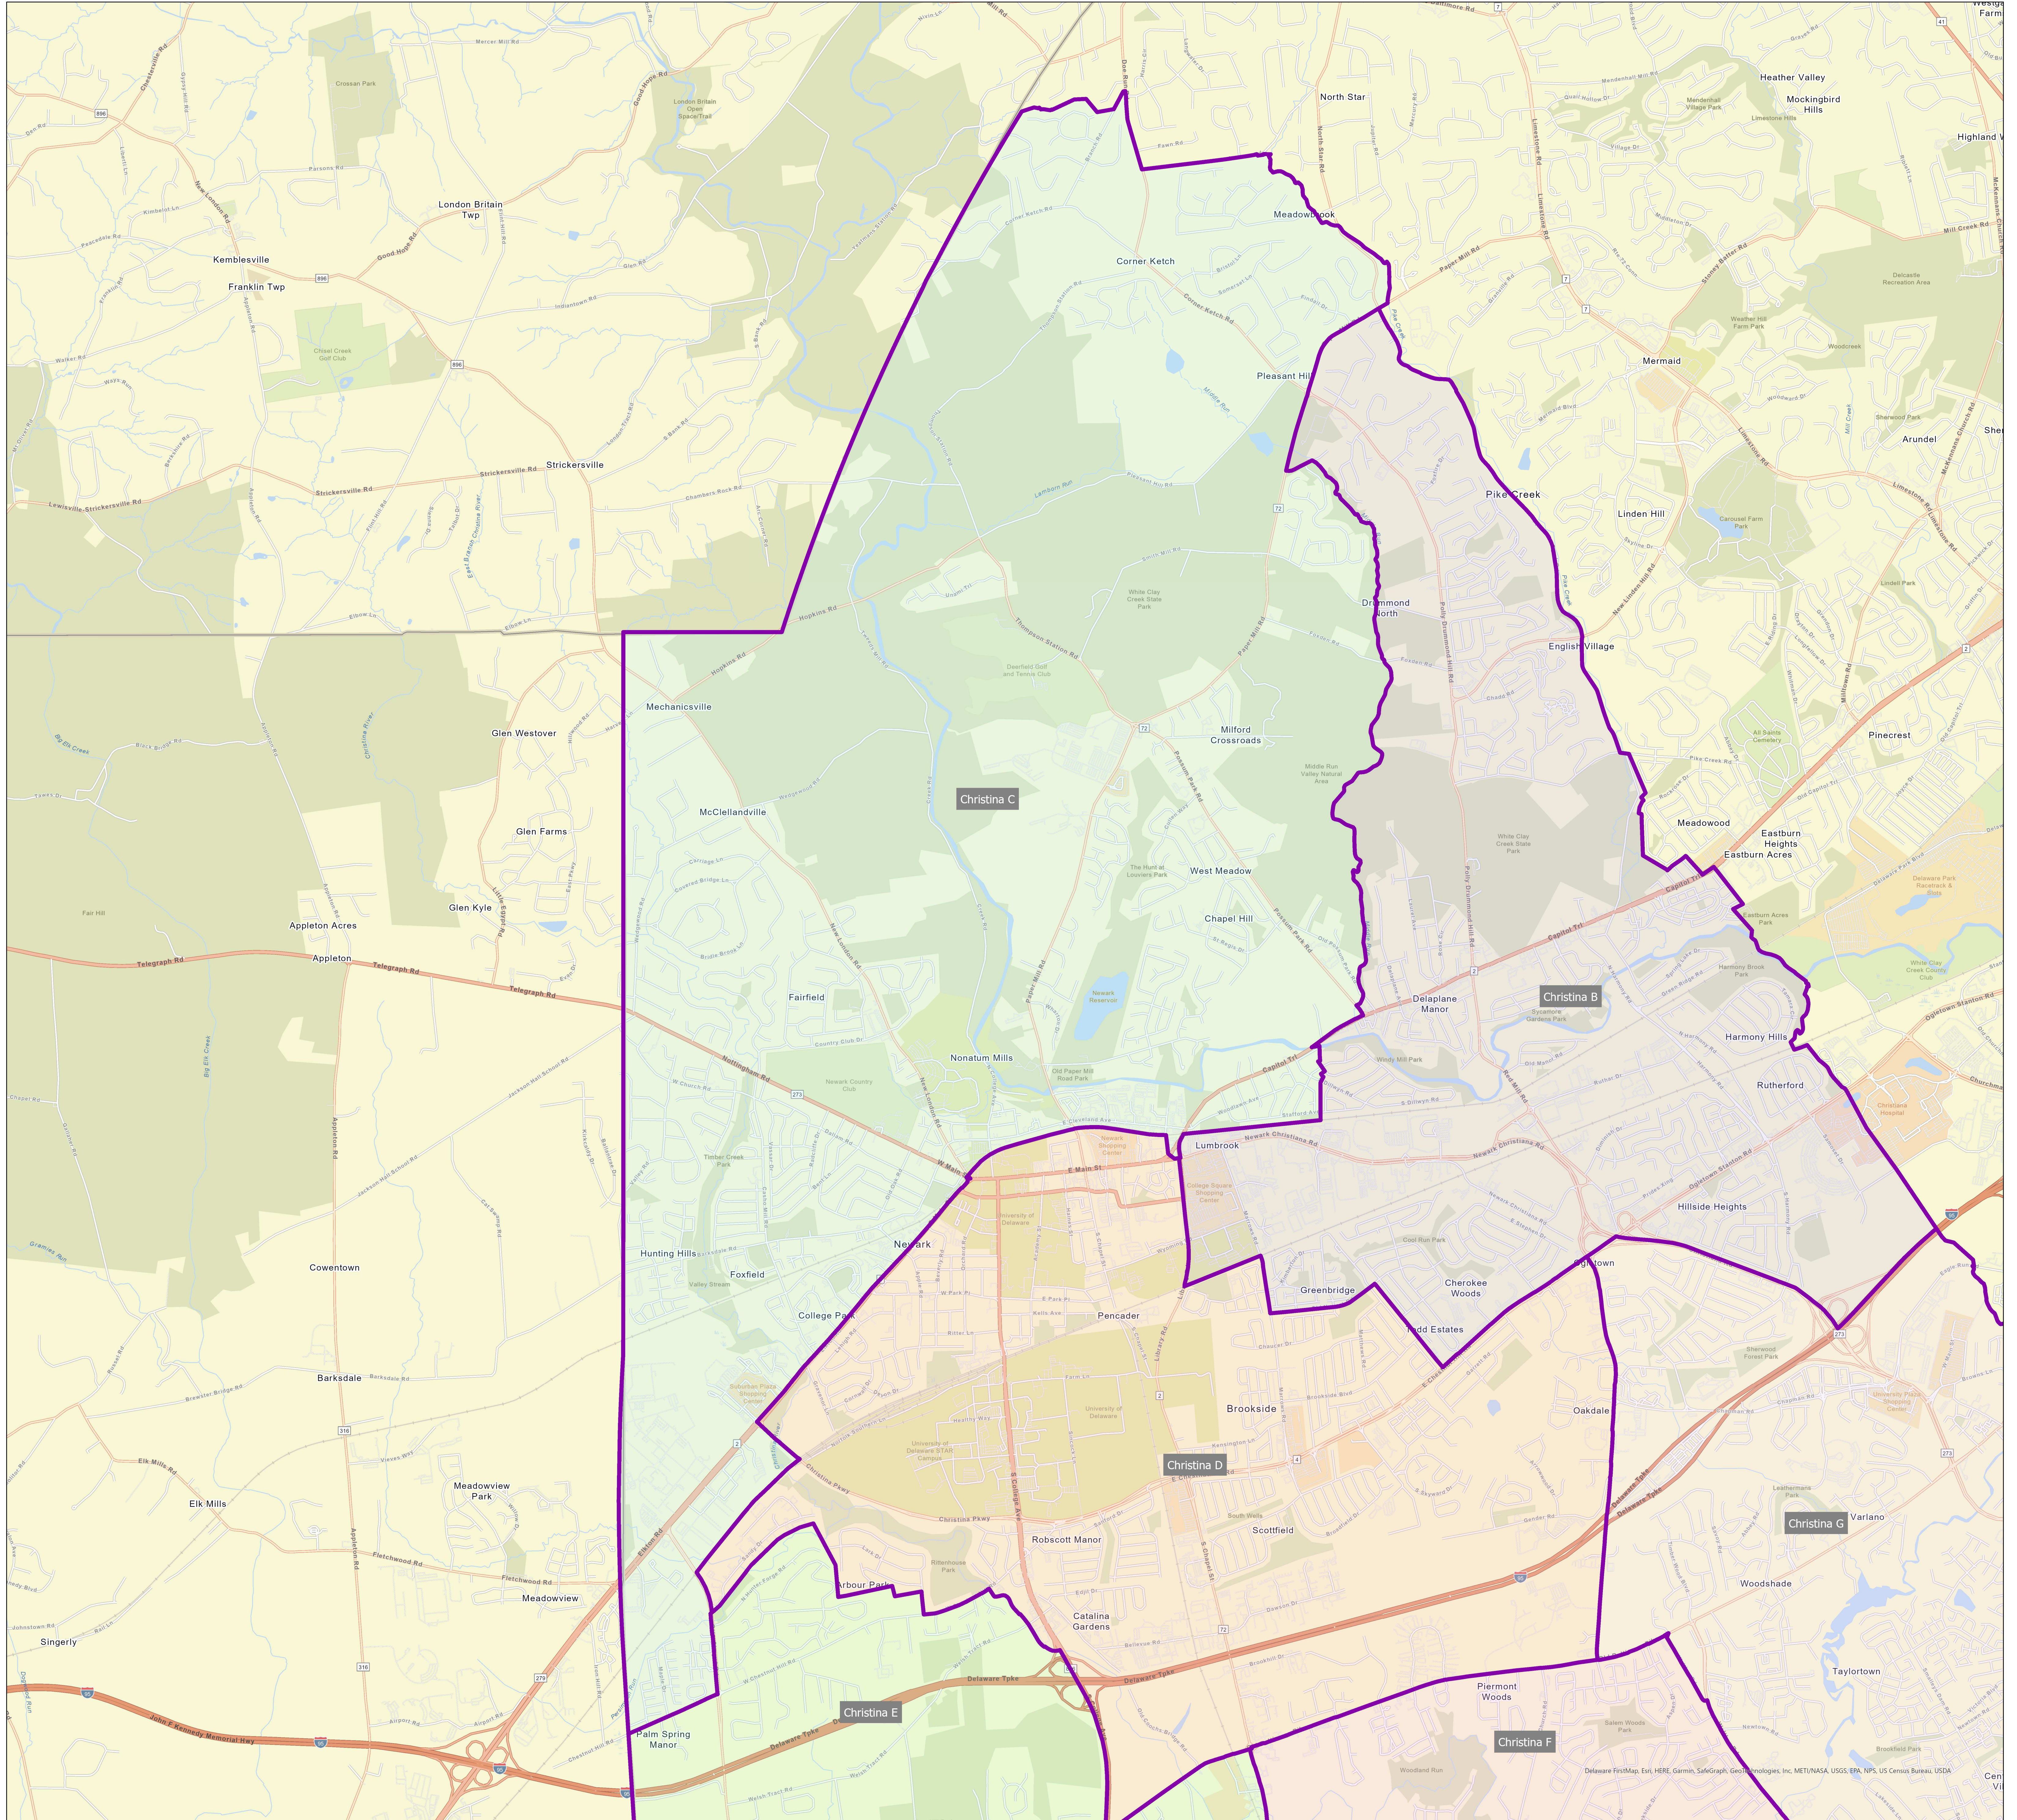

State of Delaware
 Department of Elections
 New Castle County

Christina School District Nominating District C

0 0.5 1 2 Miles