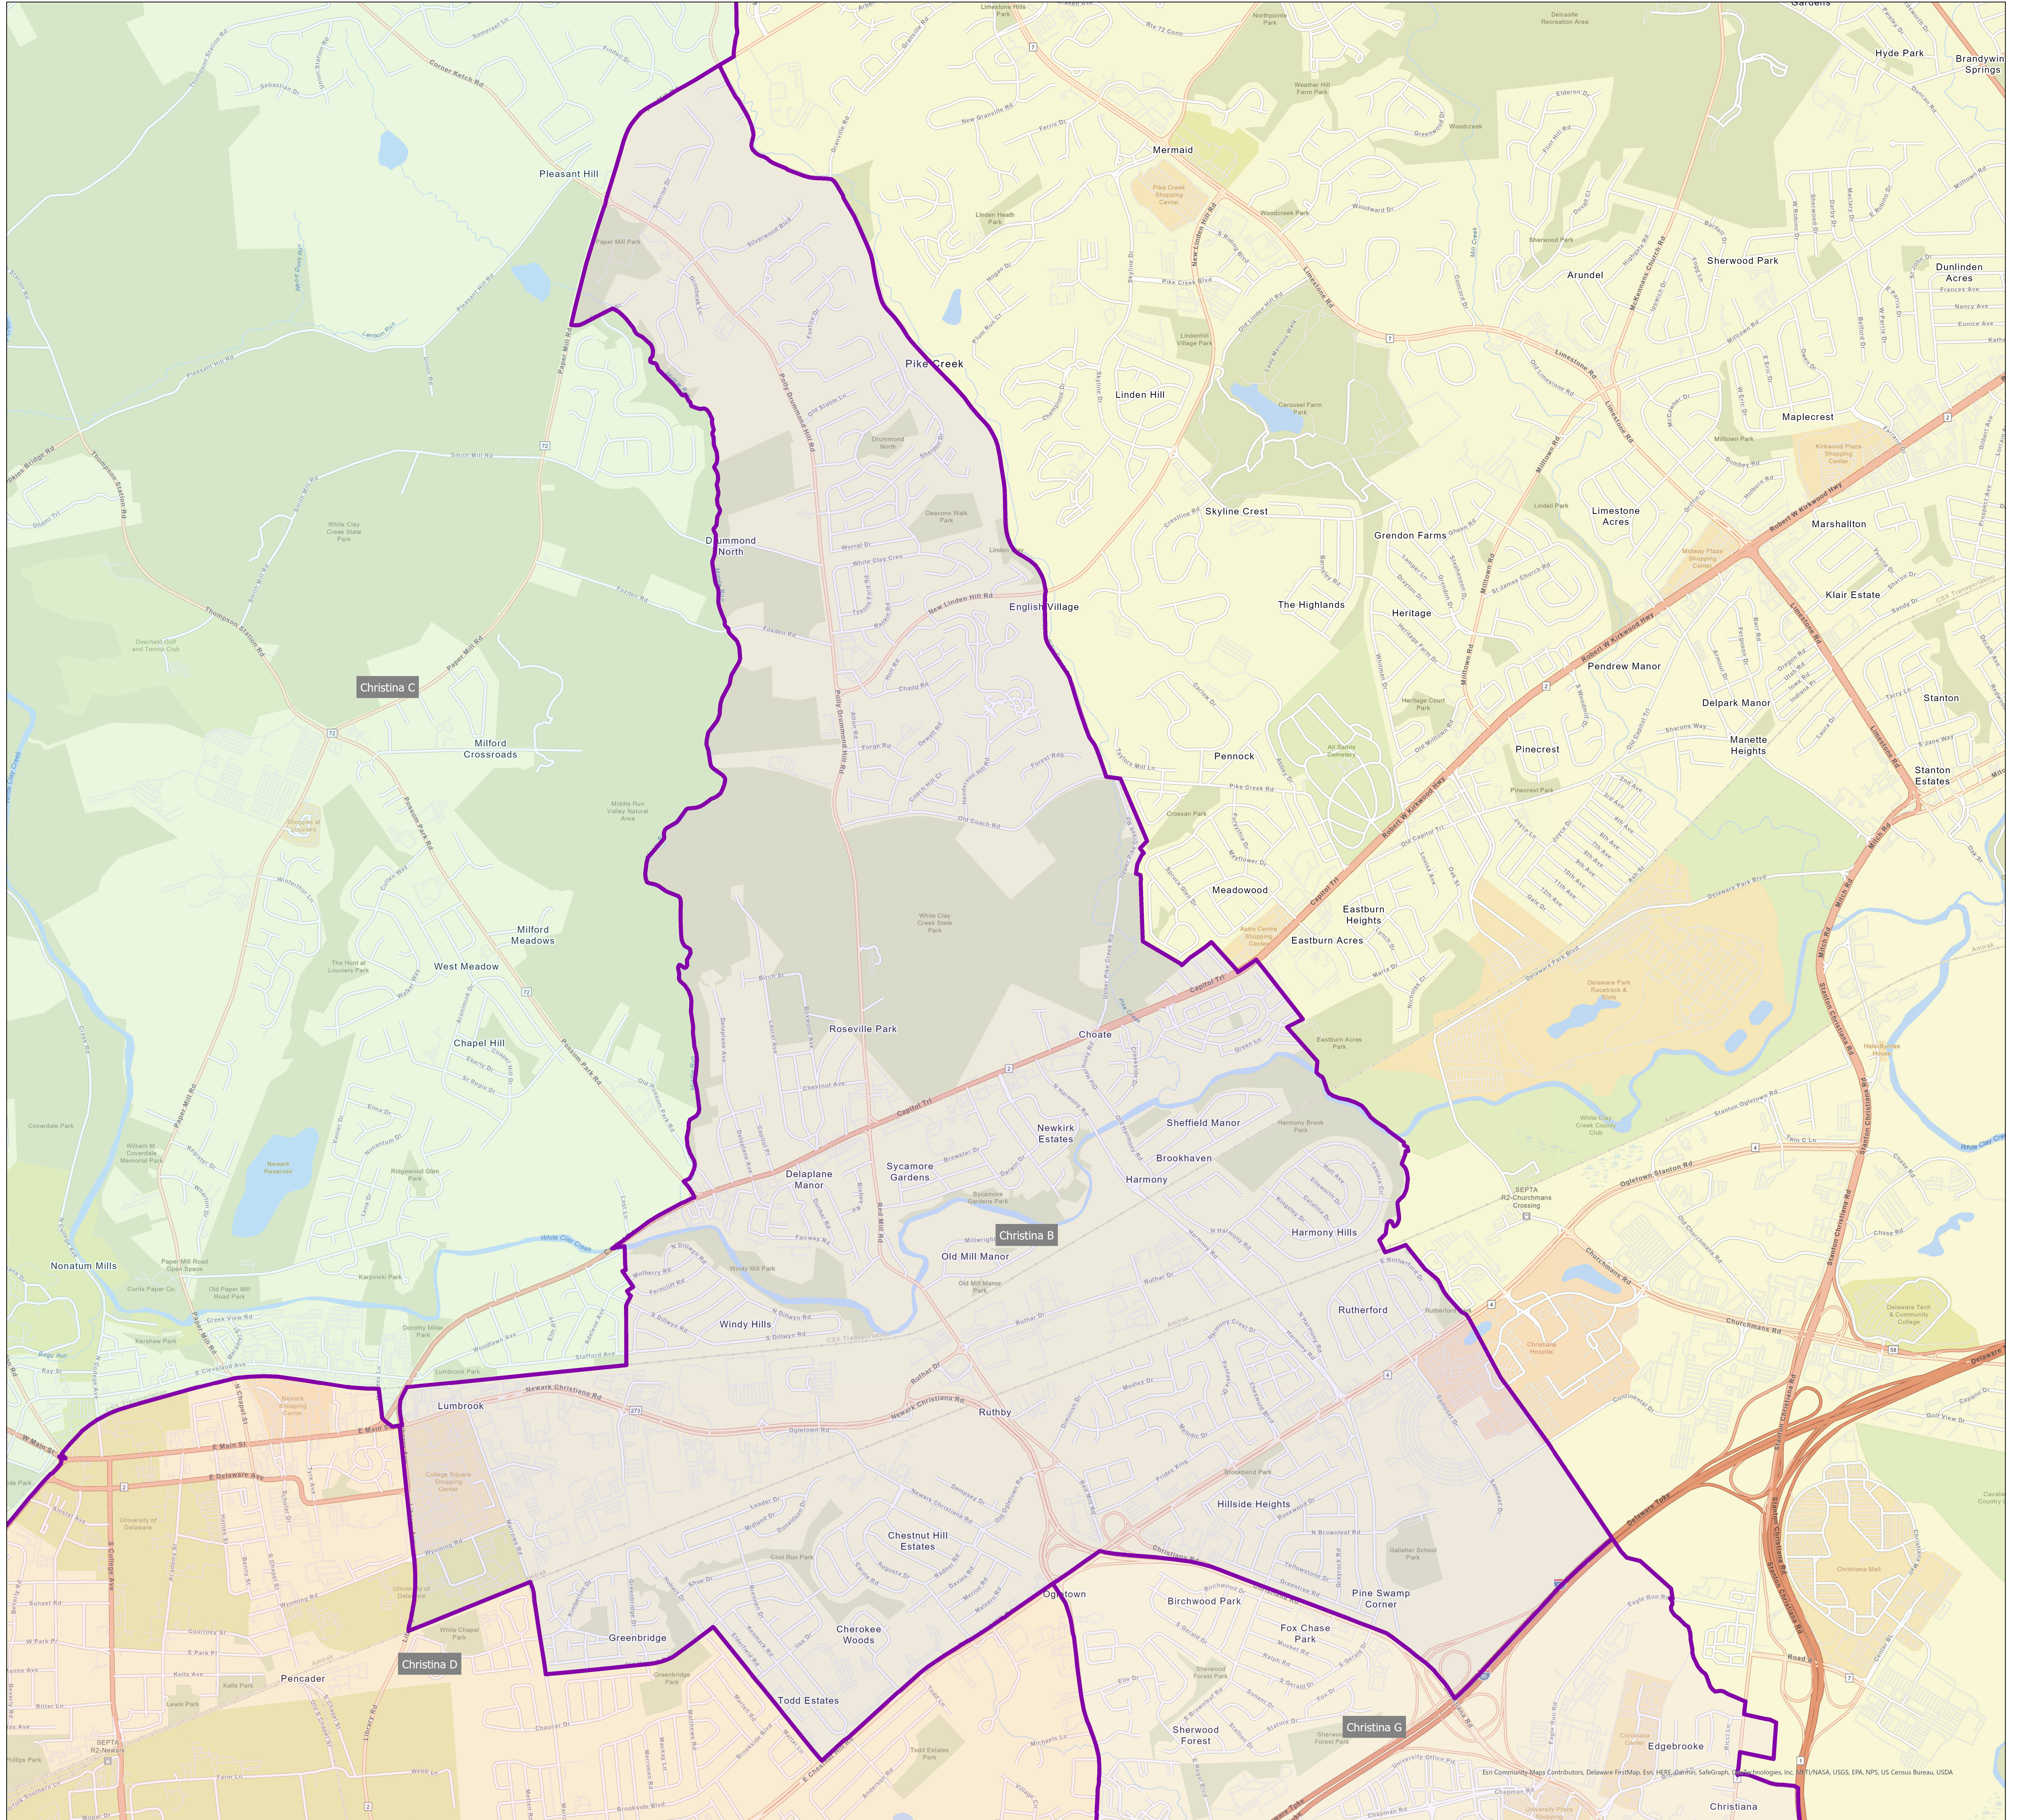

State of Delaware
 Department of Elections
 New Castle County

Christina School District Nominating District B

0 0.35 0.7 1.4 Miles