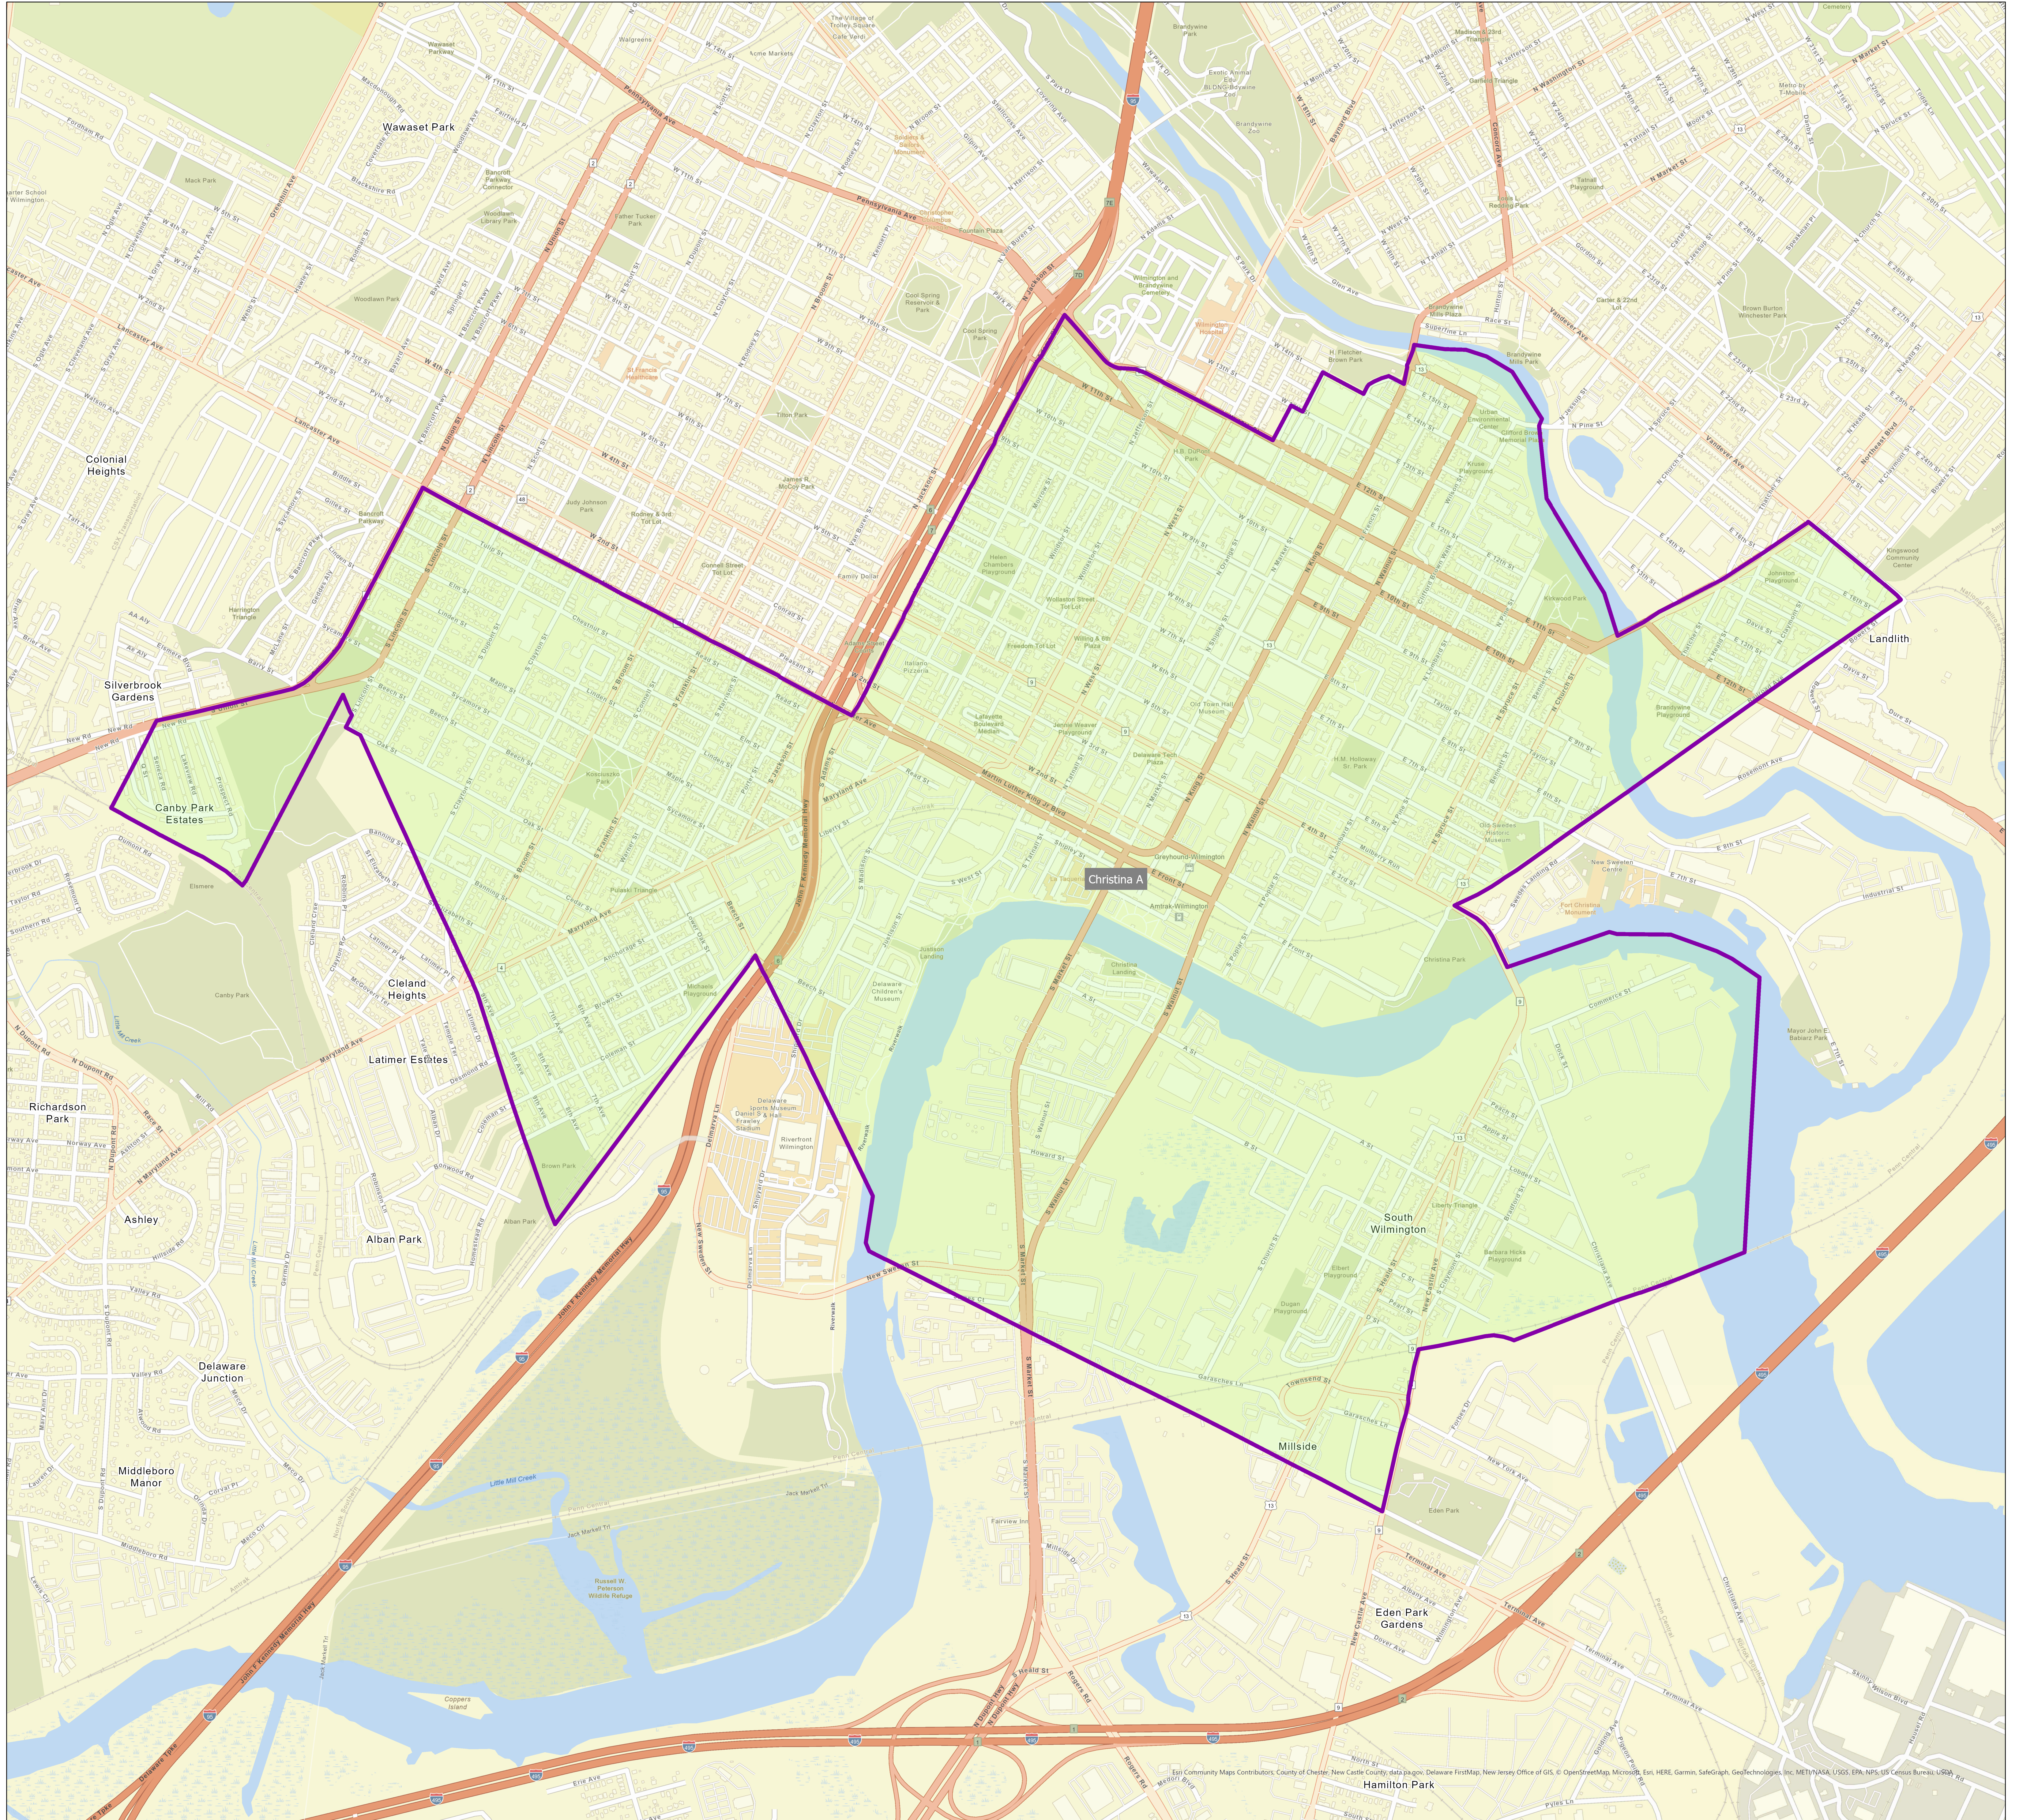

State of Delaware
 Department of Elections
 New Castle County

Christina School District Nominating District A

0 0.17 0.35 0.7 Miles

Date Printed: Feb 24, 2023