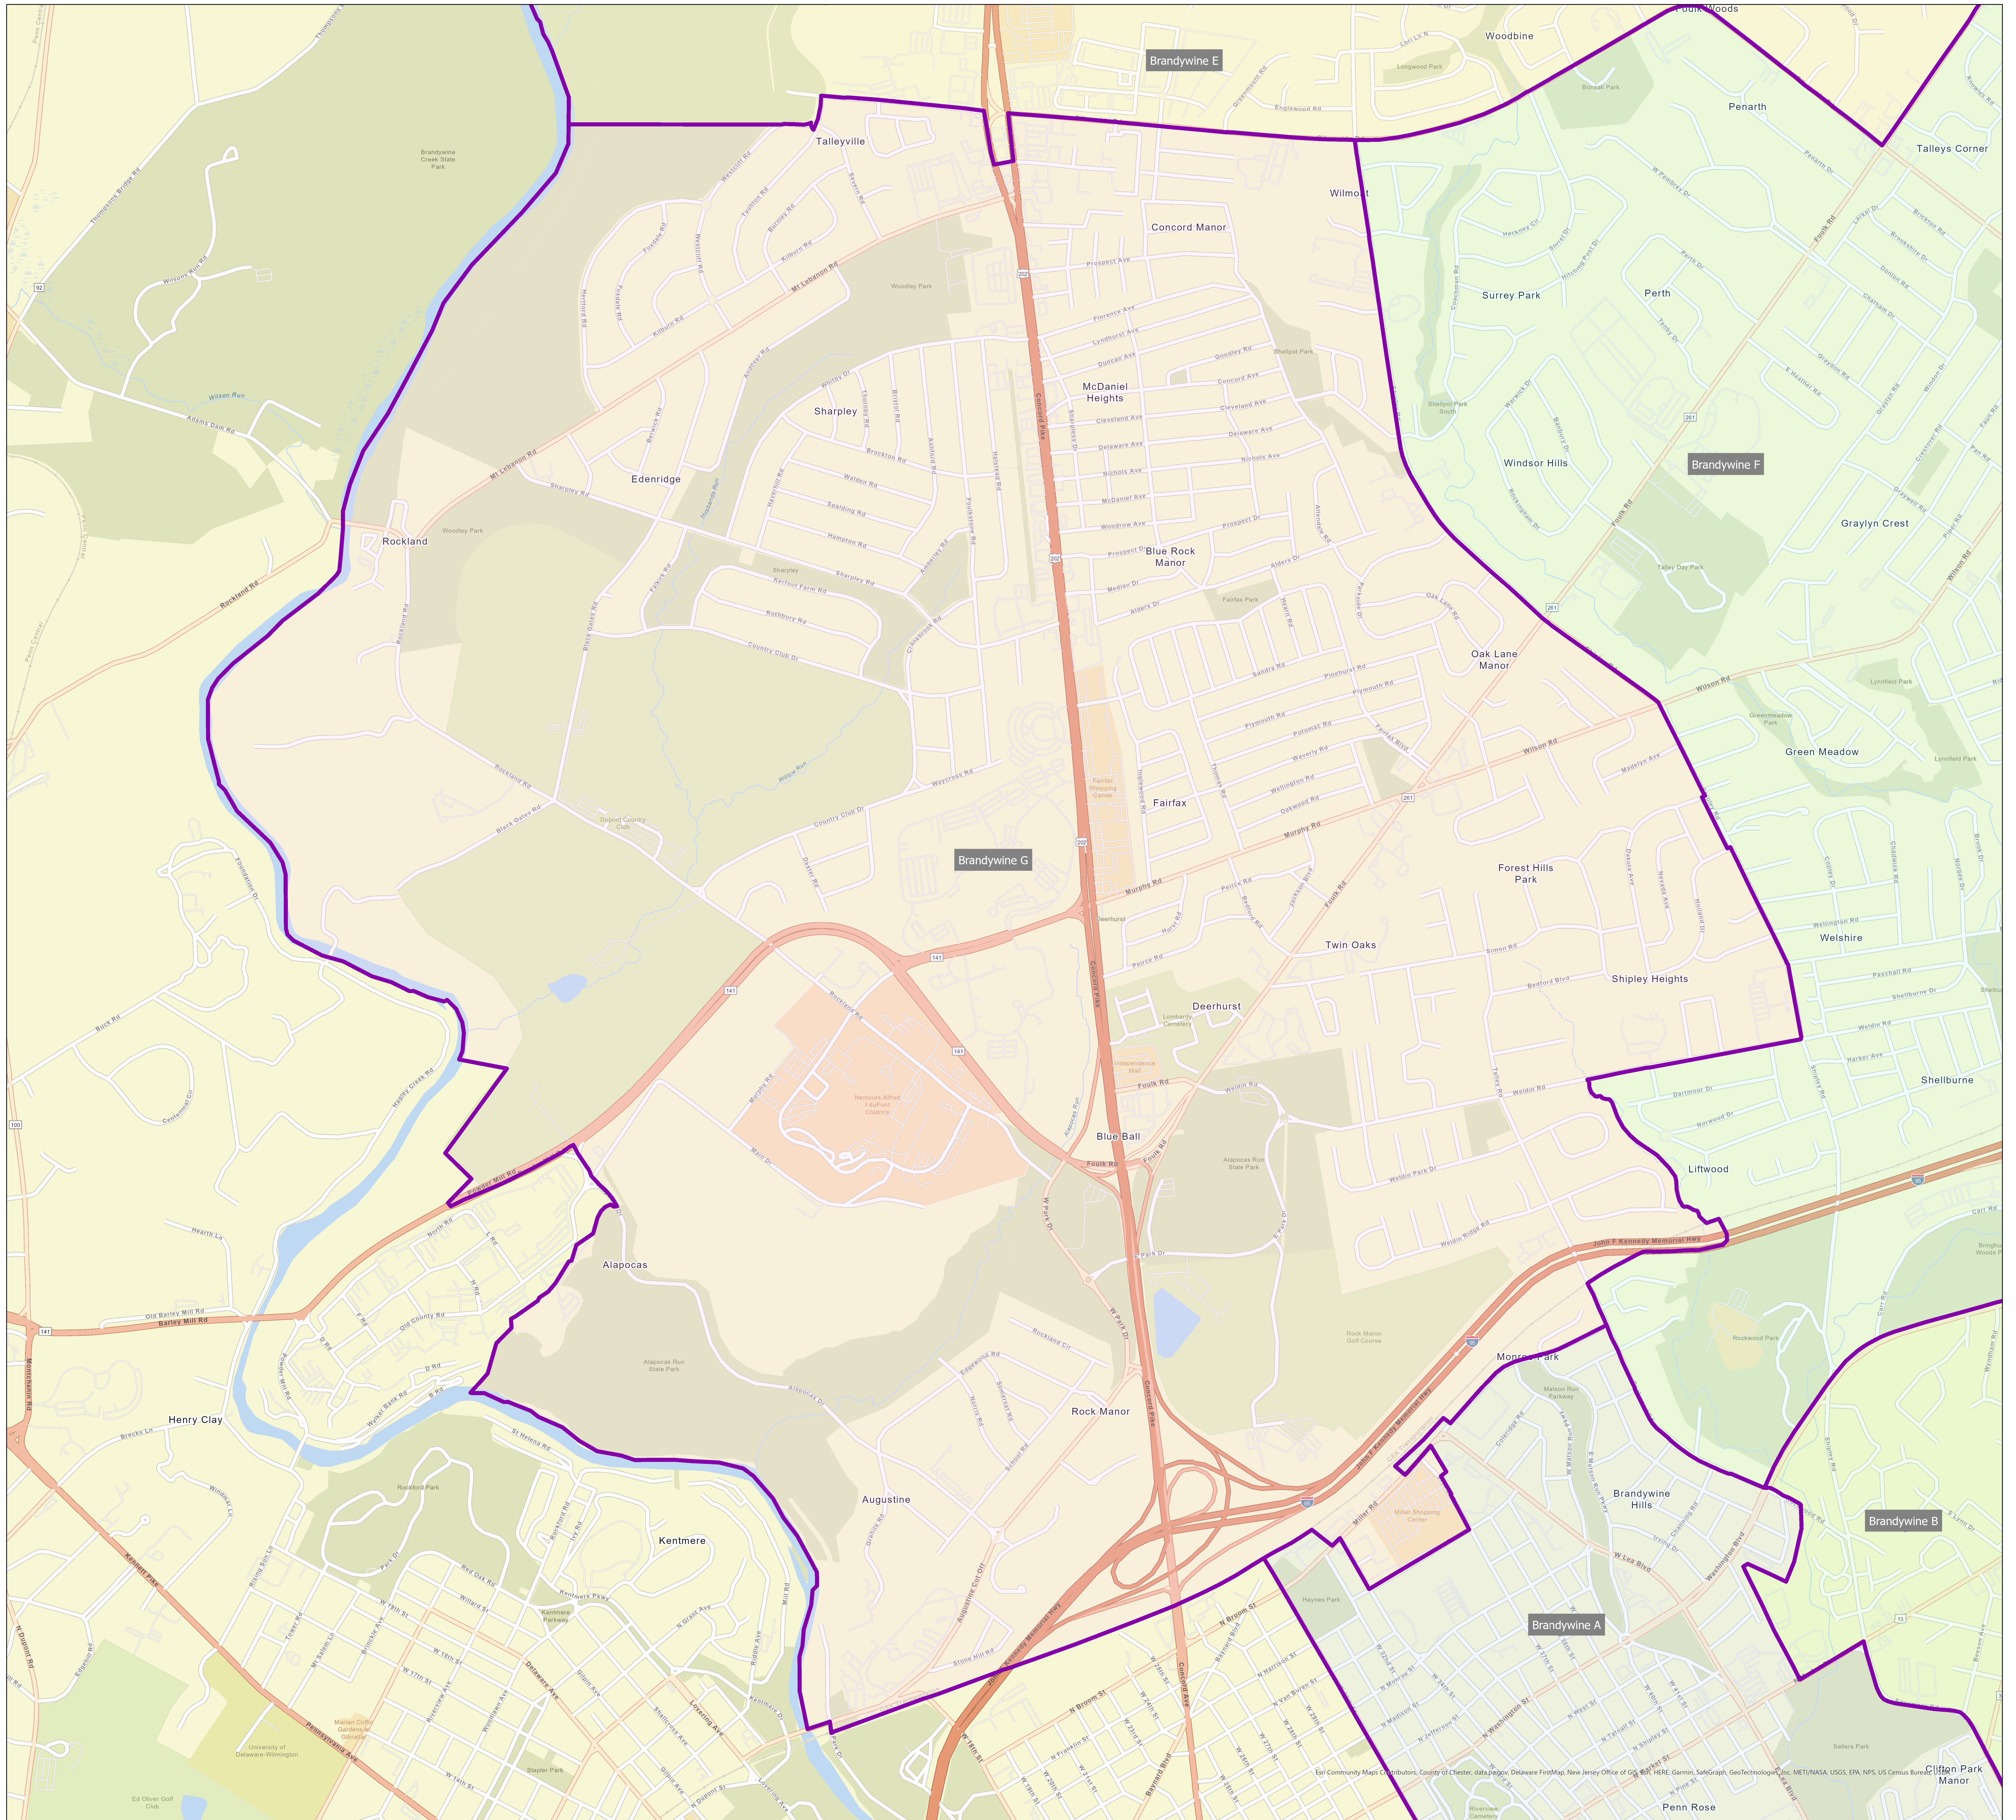

State of Delaware
 Department of Elections
 New Castle County

Brandywine School District Nominating District G

0 0.23 0.45 0.9 Miles