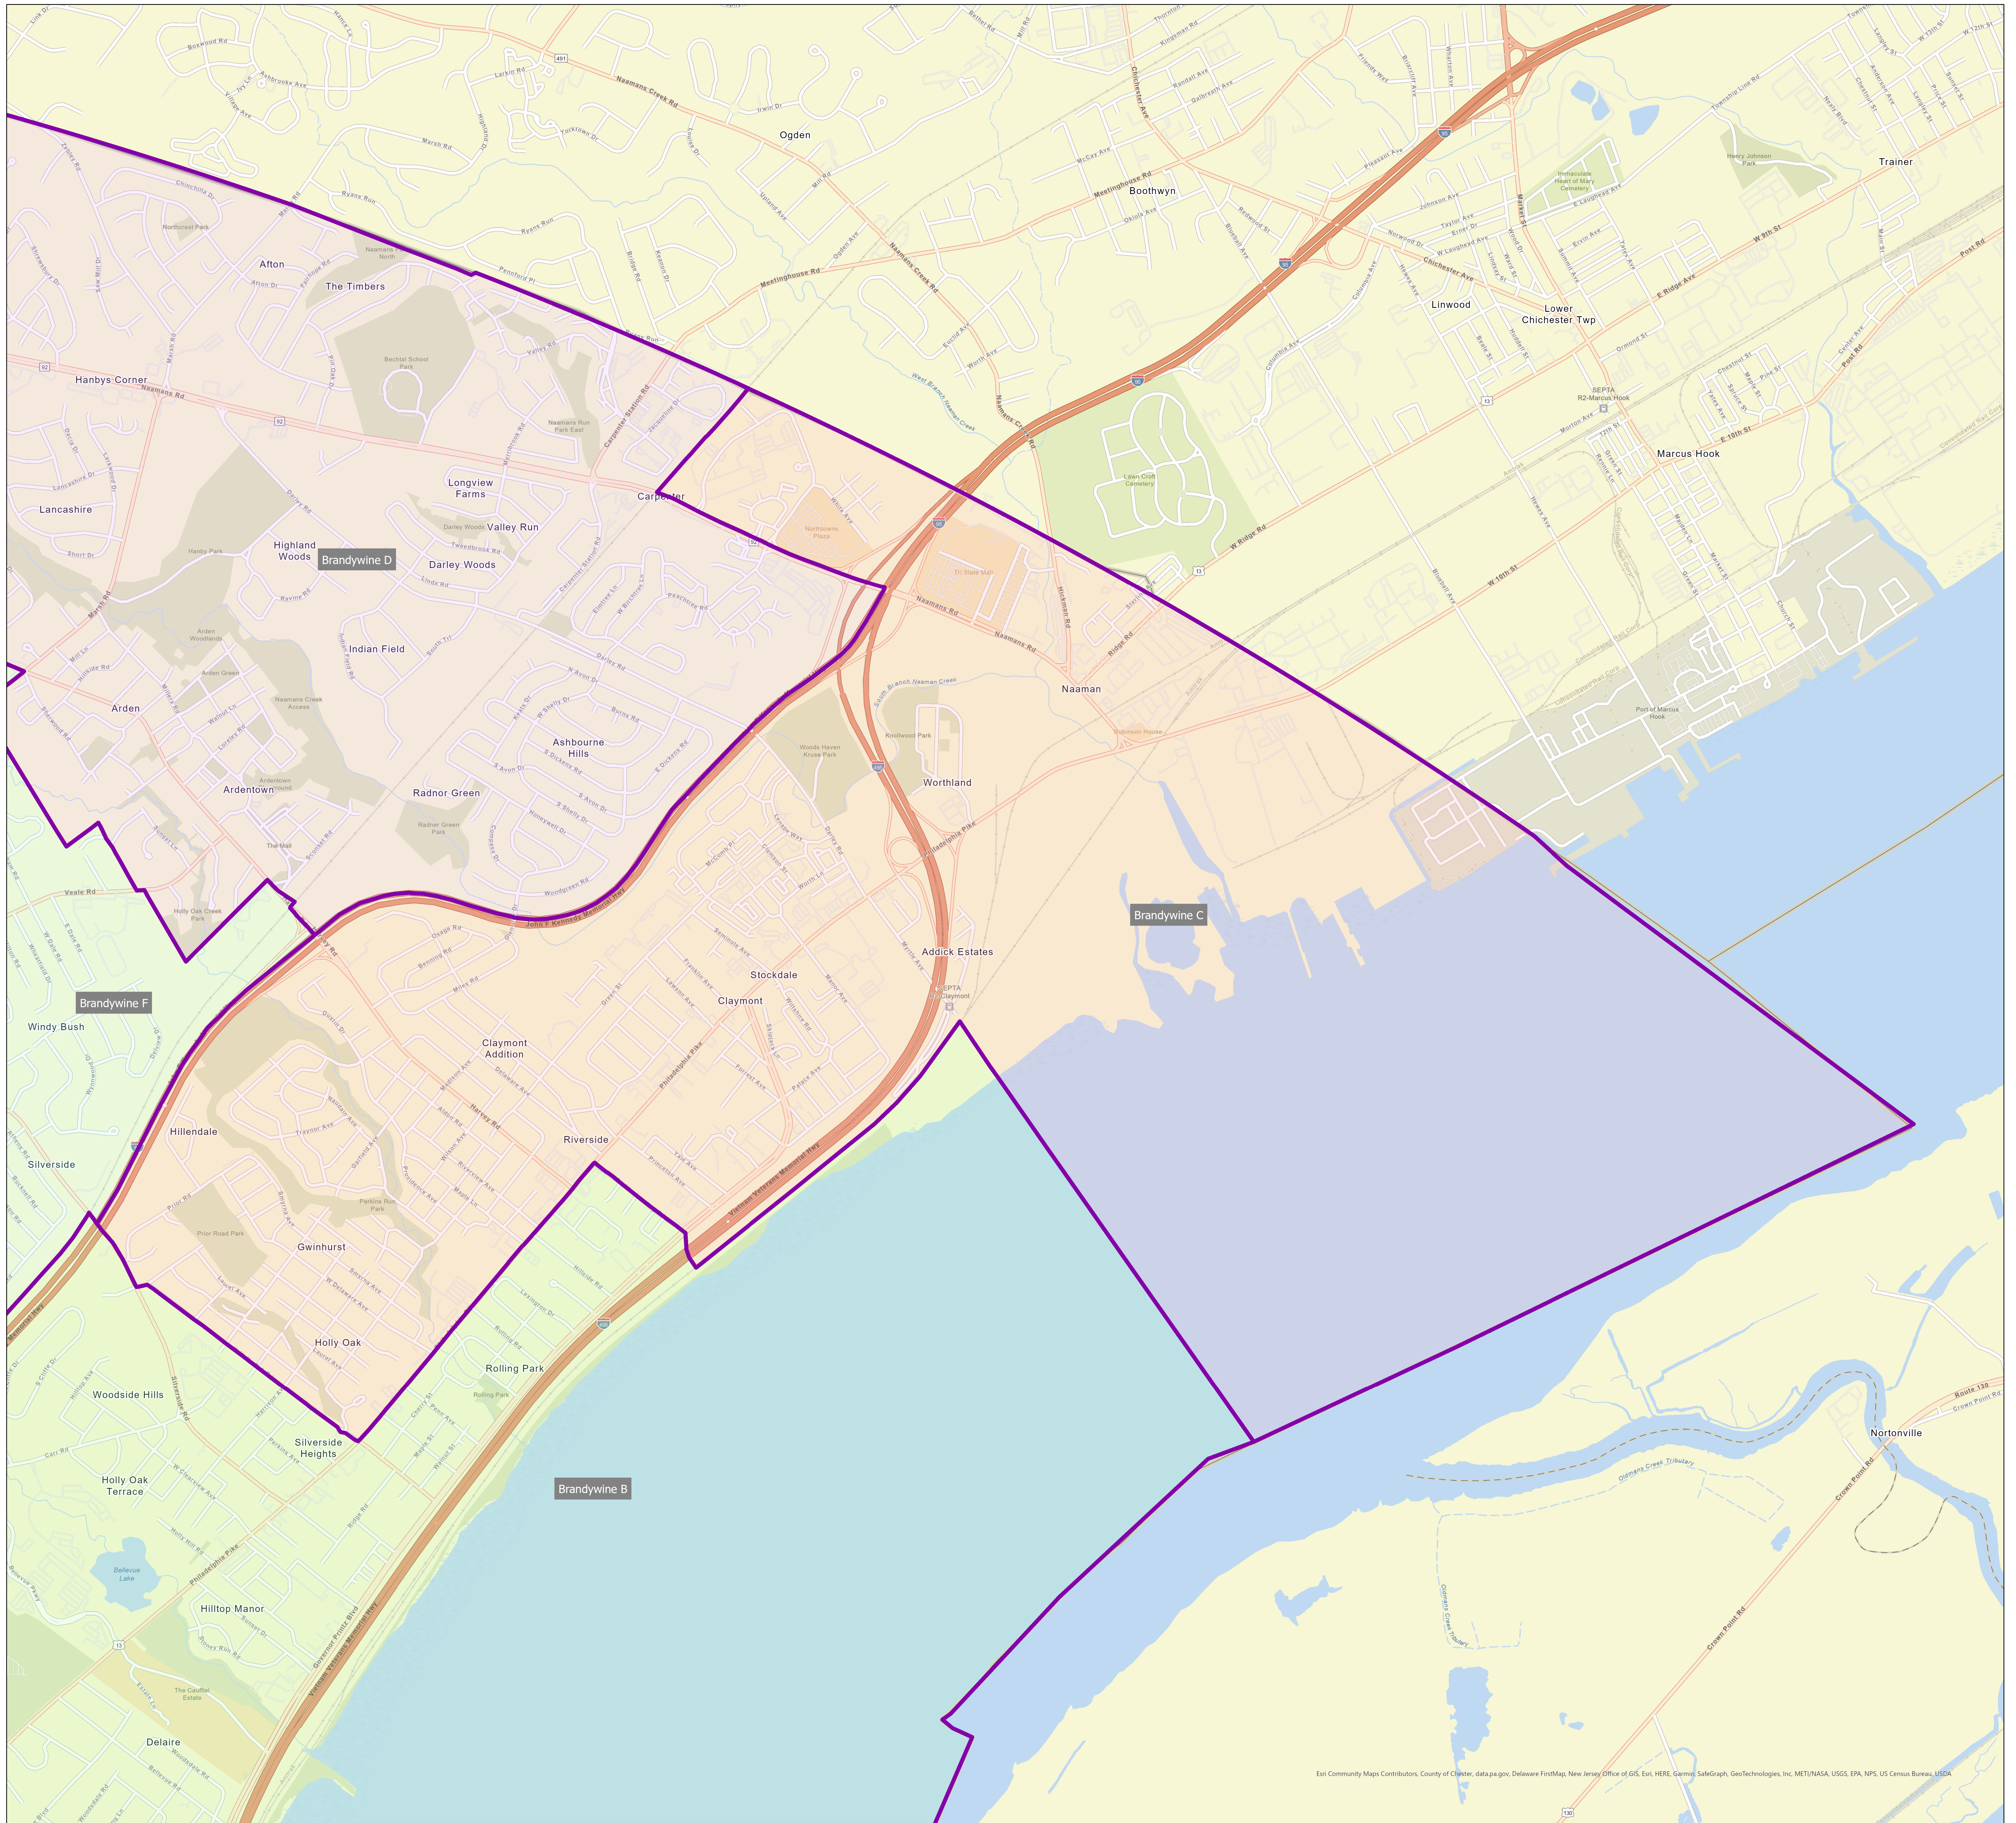

State of Delaware
Department of Elections
New Castle County

Brandywine School District Nominating District C

0 0.28 0.55 1.1 Miles

Date Printed: Feb 24, 2023