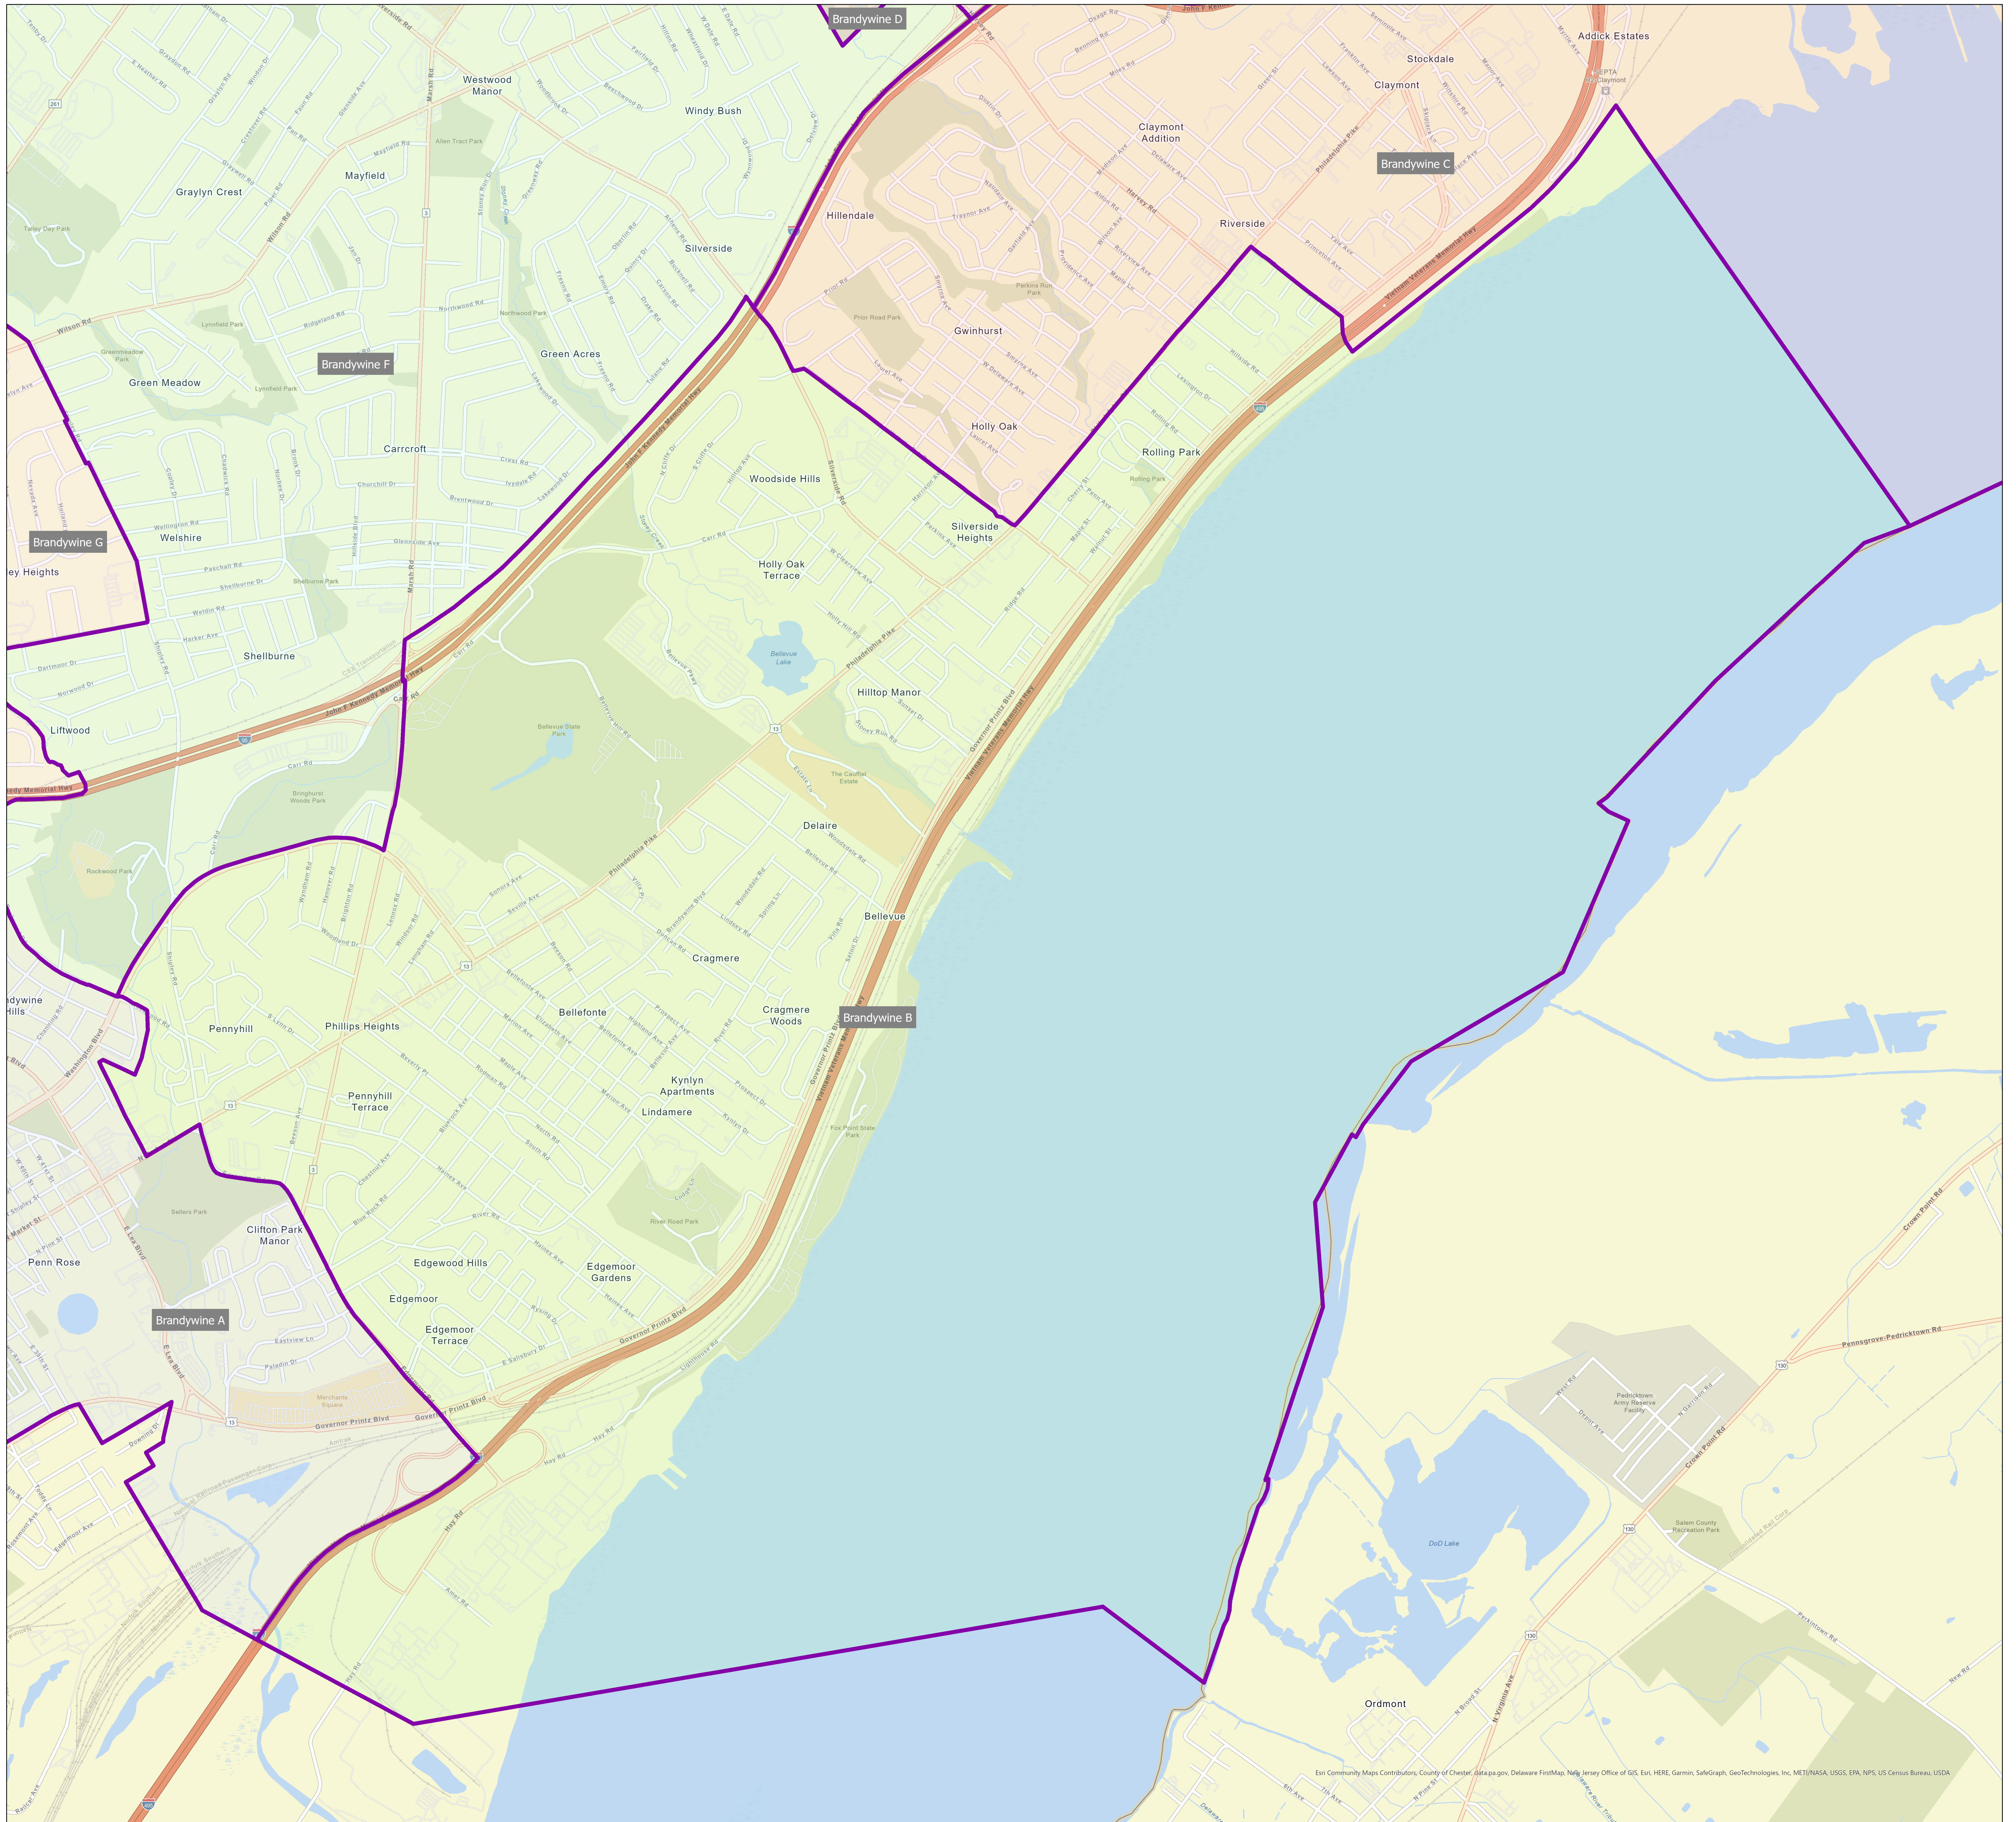

State of Delaware
Department of Elections
New Castle County

Brandywine School District Nominating District B

0 0.28 0.55 1.1 Miles