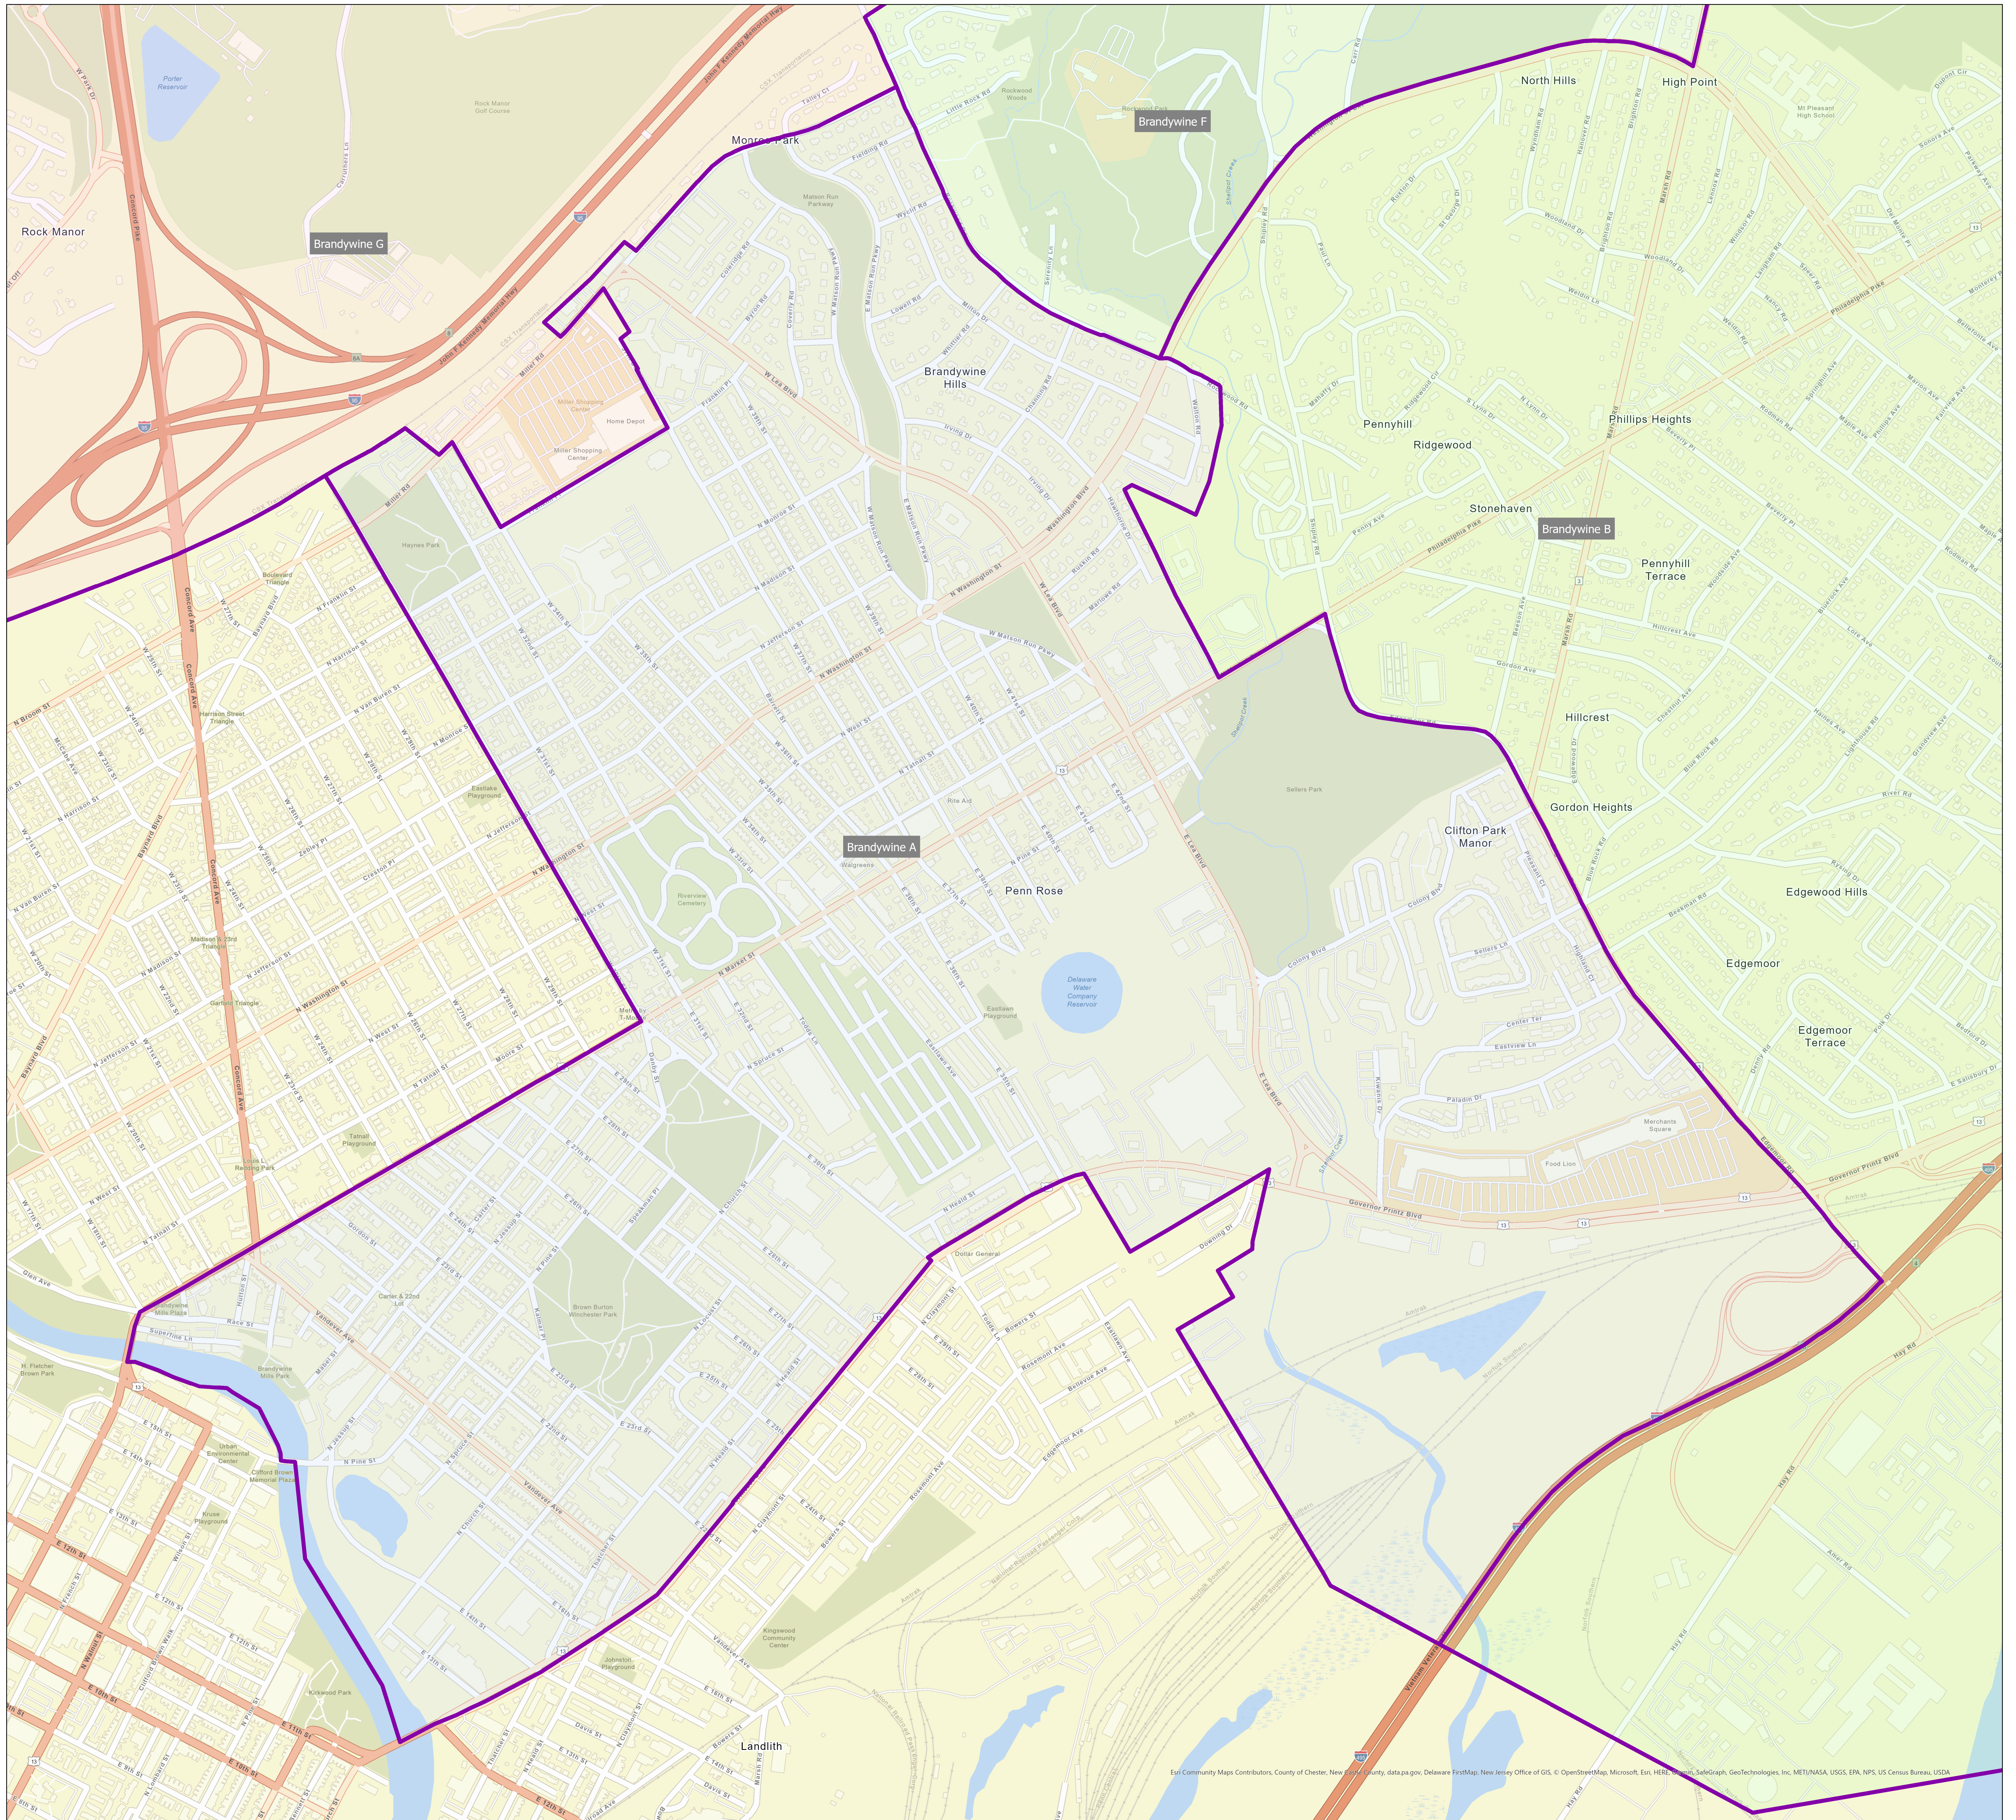

State of Delaware
Department of Elections
New Castle County

Brandywine School District Nominating District A

0 0.13 0.25 0.5 Miles

Date Printed: Feb 24, 2023