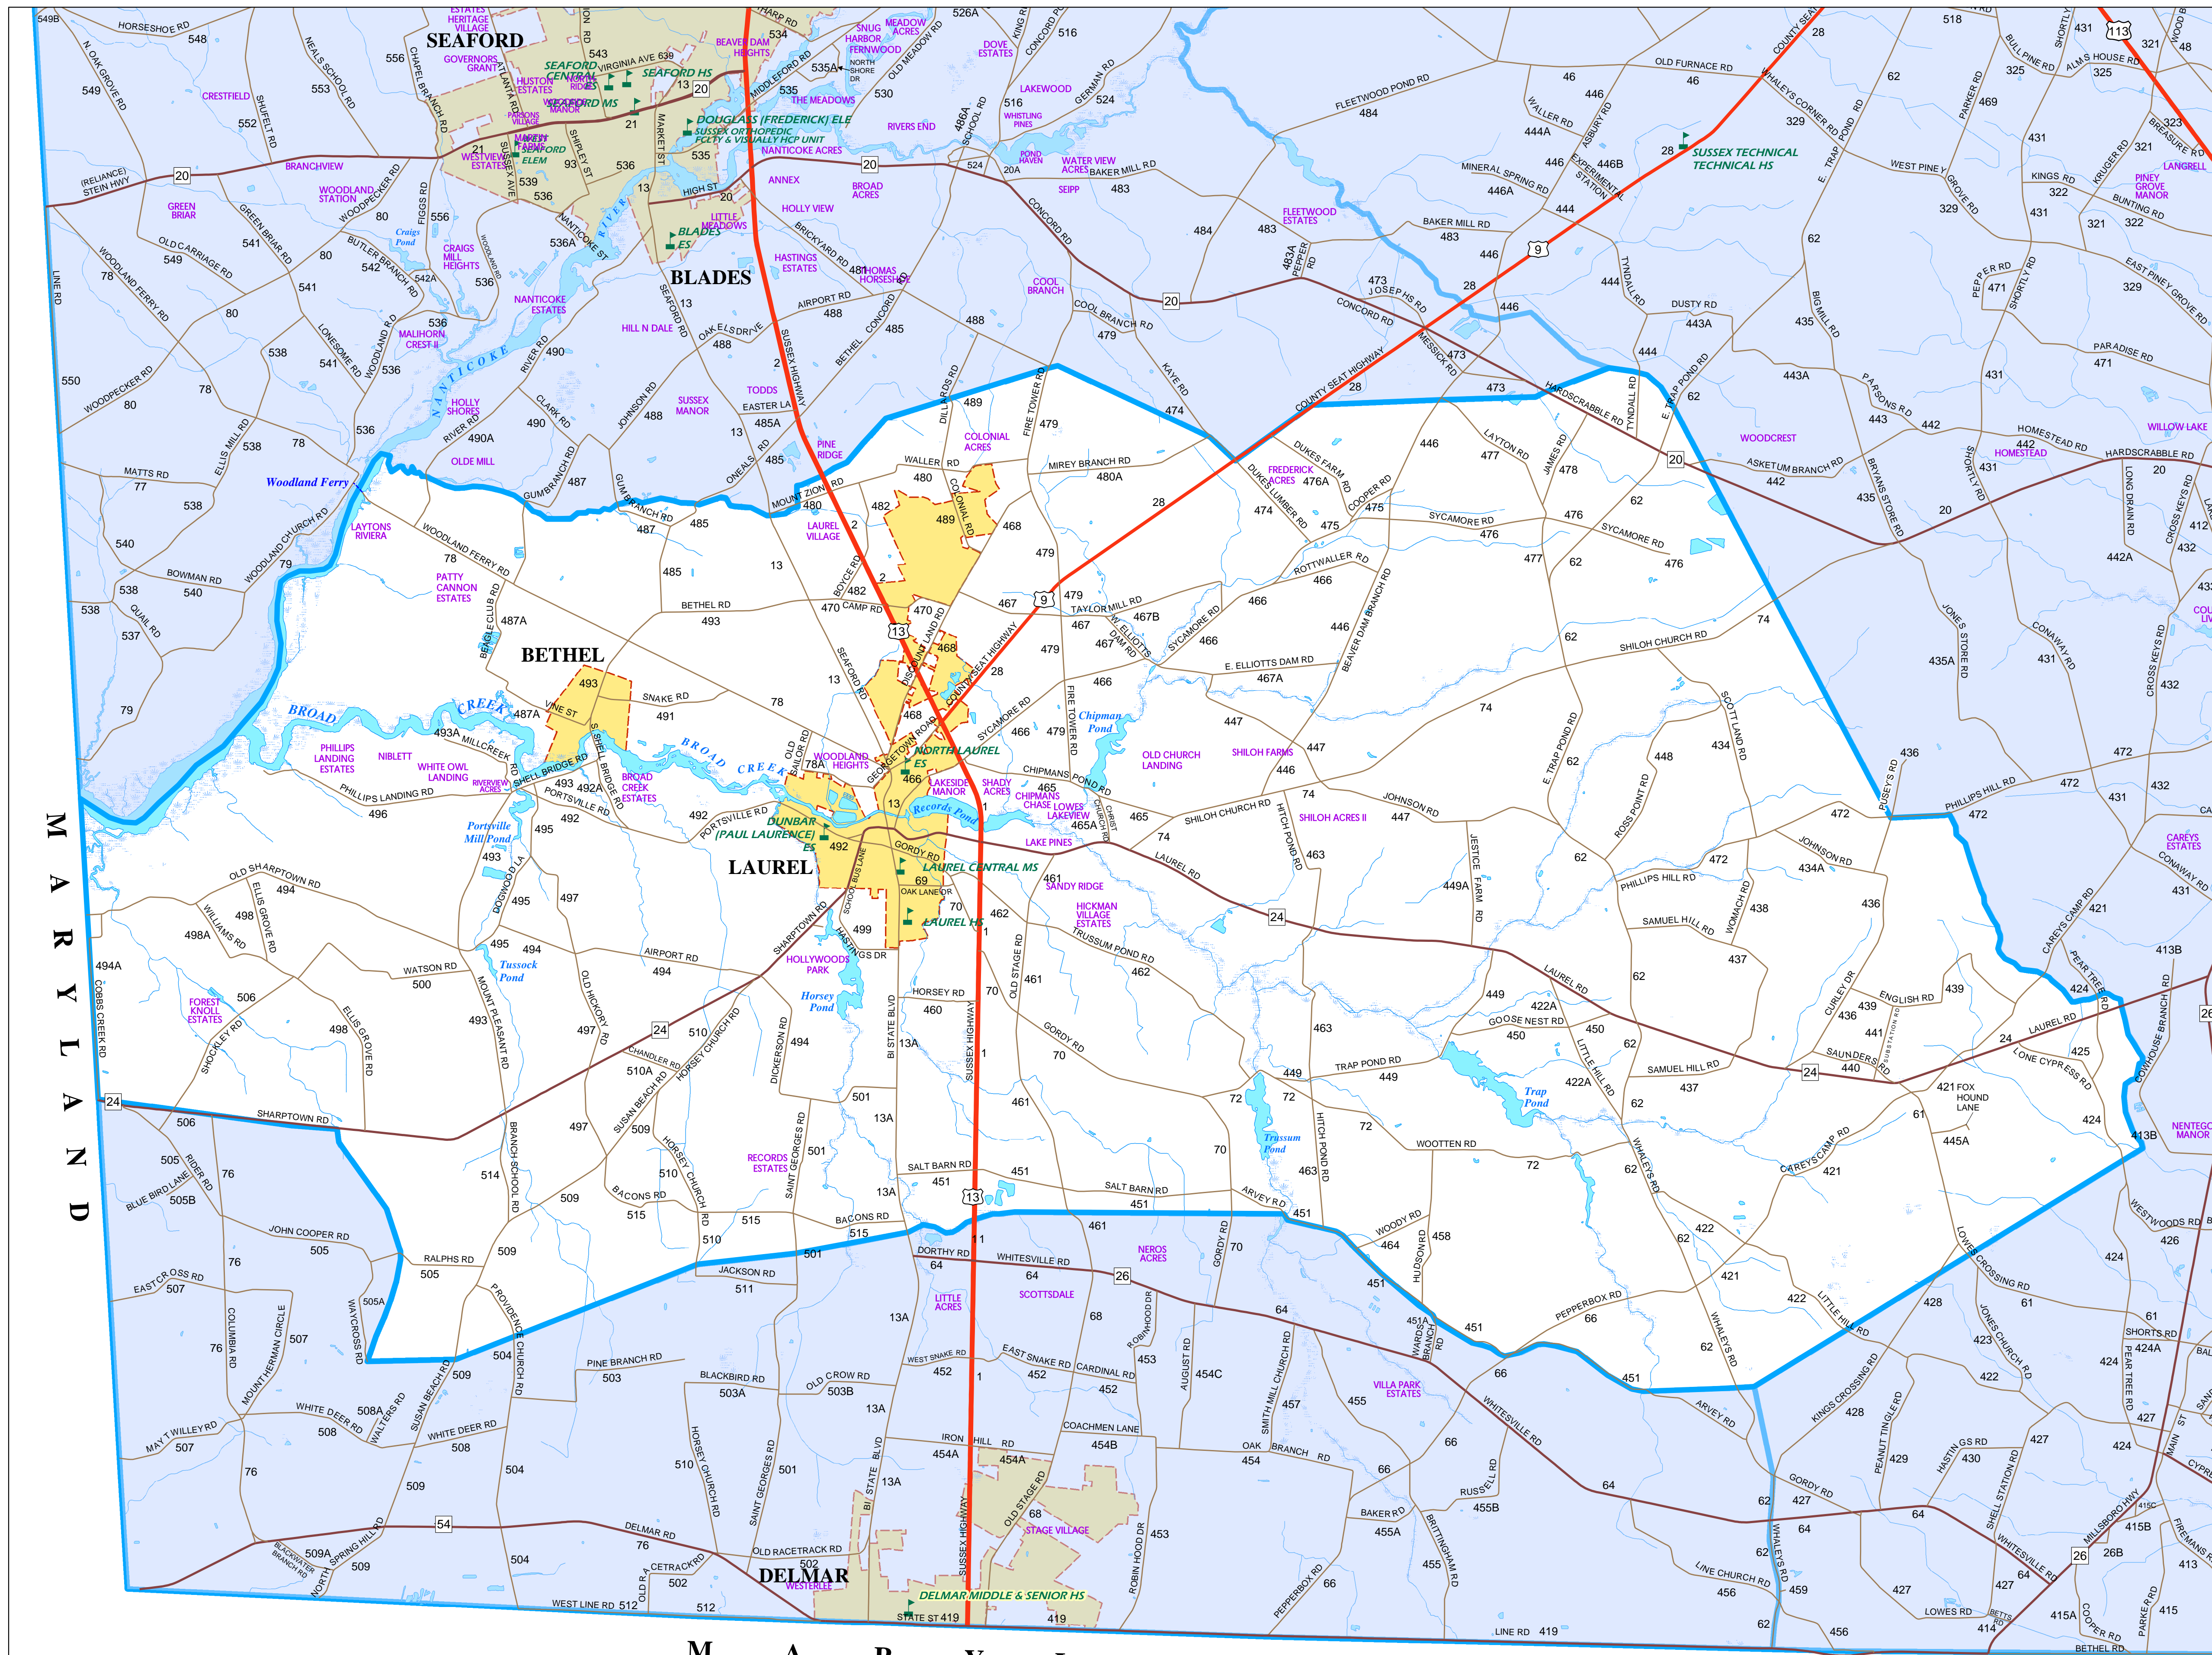

LAUREL SCHOOL DISTRICT

SUSSEX COUNTY SCHOOL DISTRICTS

LEGEND

- SCHOOL DISTRICT
- WATER BODY
- MUNICIPALITY
- SUBDIVISION NAME
- PUBLIC SCHOOL
- SHORELINE, RIVER
- US ROUTE
- STATE ROUTE
- COUNTY ROUTE
- OTHER ROADS

OCTOBER 2003

Created for
**DEPARTMENT OF ELECTIONS
 FOR SUSSEX COUNTY**
 119 NORTH RACE STREET
 GEORGETOWN, DELAWARE
 19947

M A R Y L A N D

THOMPSON MAPPING SYSTEMS, INC.

\\Sony30_barb\Data\PROJECTS\School_Districts\LAUREL.mxd Printed on 12/15/2003 12:06:45 PM by Thompson Mapping Systems, Inc.