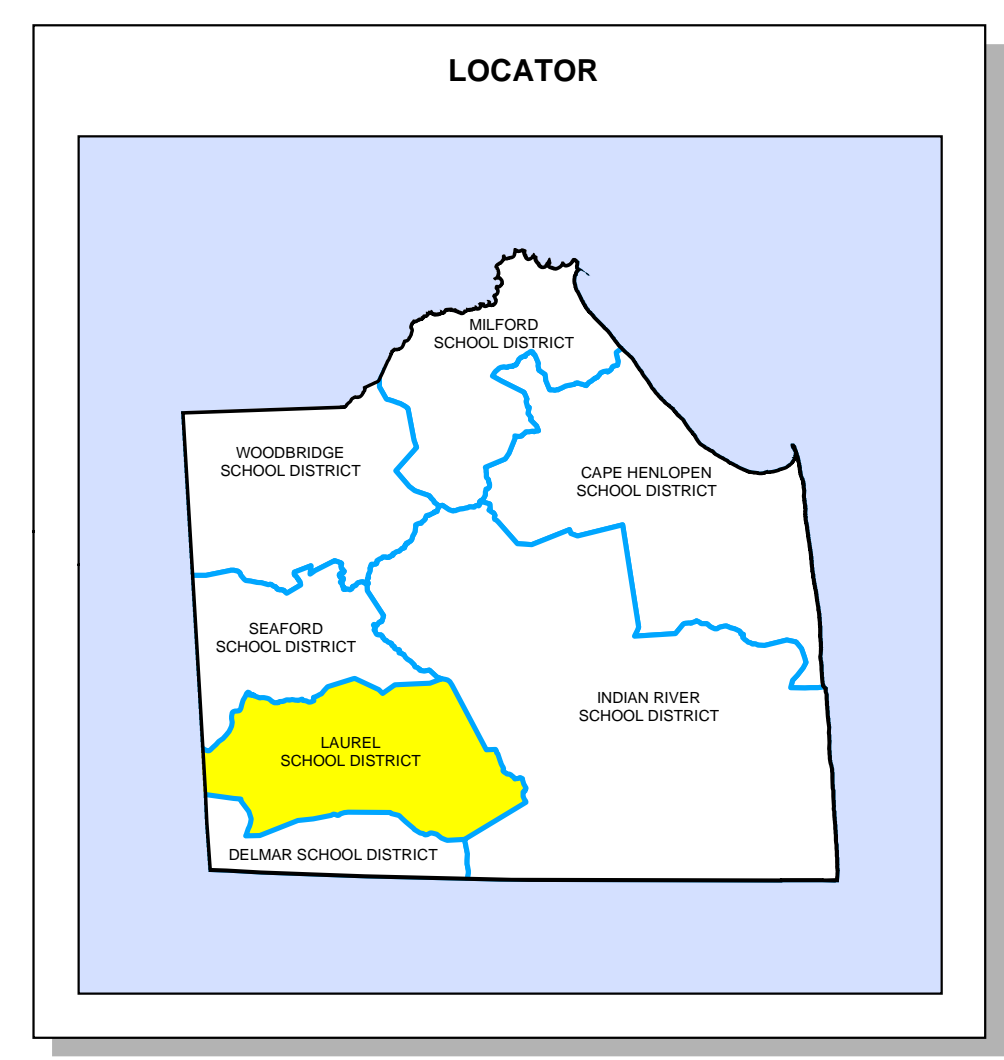

LAUREL SCHOOL DISTRICT

SUSSEX COUNTY SCHOOL DISTRICTS

LEGEND

- SCHOOL DISTRICT
- WATER BODY
- MUNICIPALITY
- SUBDIVISION NAME
- PUBLIC SCHOOL
- SHORELINE, RIVER
- US ROUTE
- STATE ROUTE
- COUNTY ROUTE
- OTHER ROADS

OCTOBER 2003

Created for
**DEPARTMENT OF ELECTIONS
 FOR SUSSEX COUNTY**
 119 NORTH RACE STREET
 GEORGETOWN, DELAWARE
 19947

M A R Y L A N D

THOMPSON MAPPING SYSTEMS, INC.

\\Sony30_barb\Data\PROJECTS\School_Districts\LAUREL.mxd Printed on 12/15/2003 12:06:45 PM by Thompson Mapping Systems, Inc.