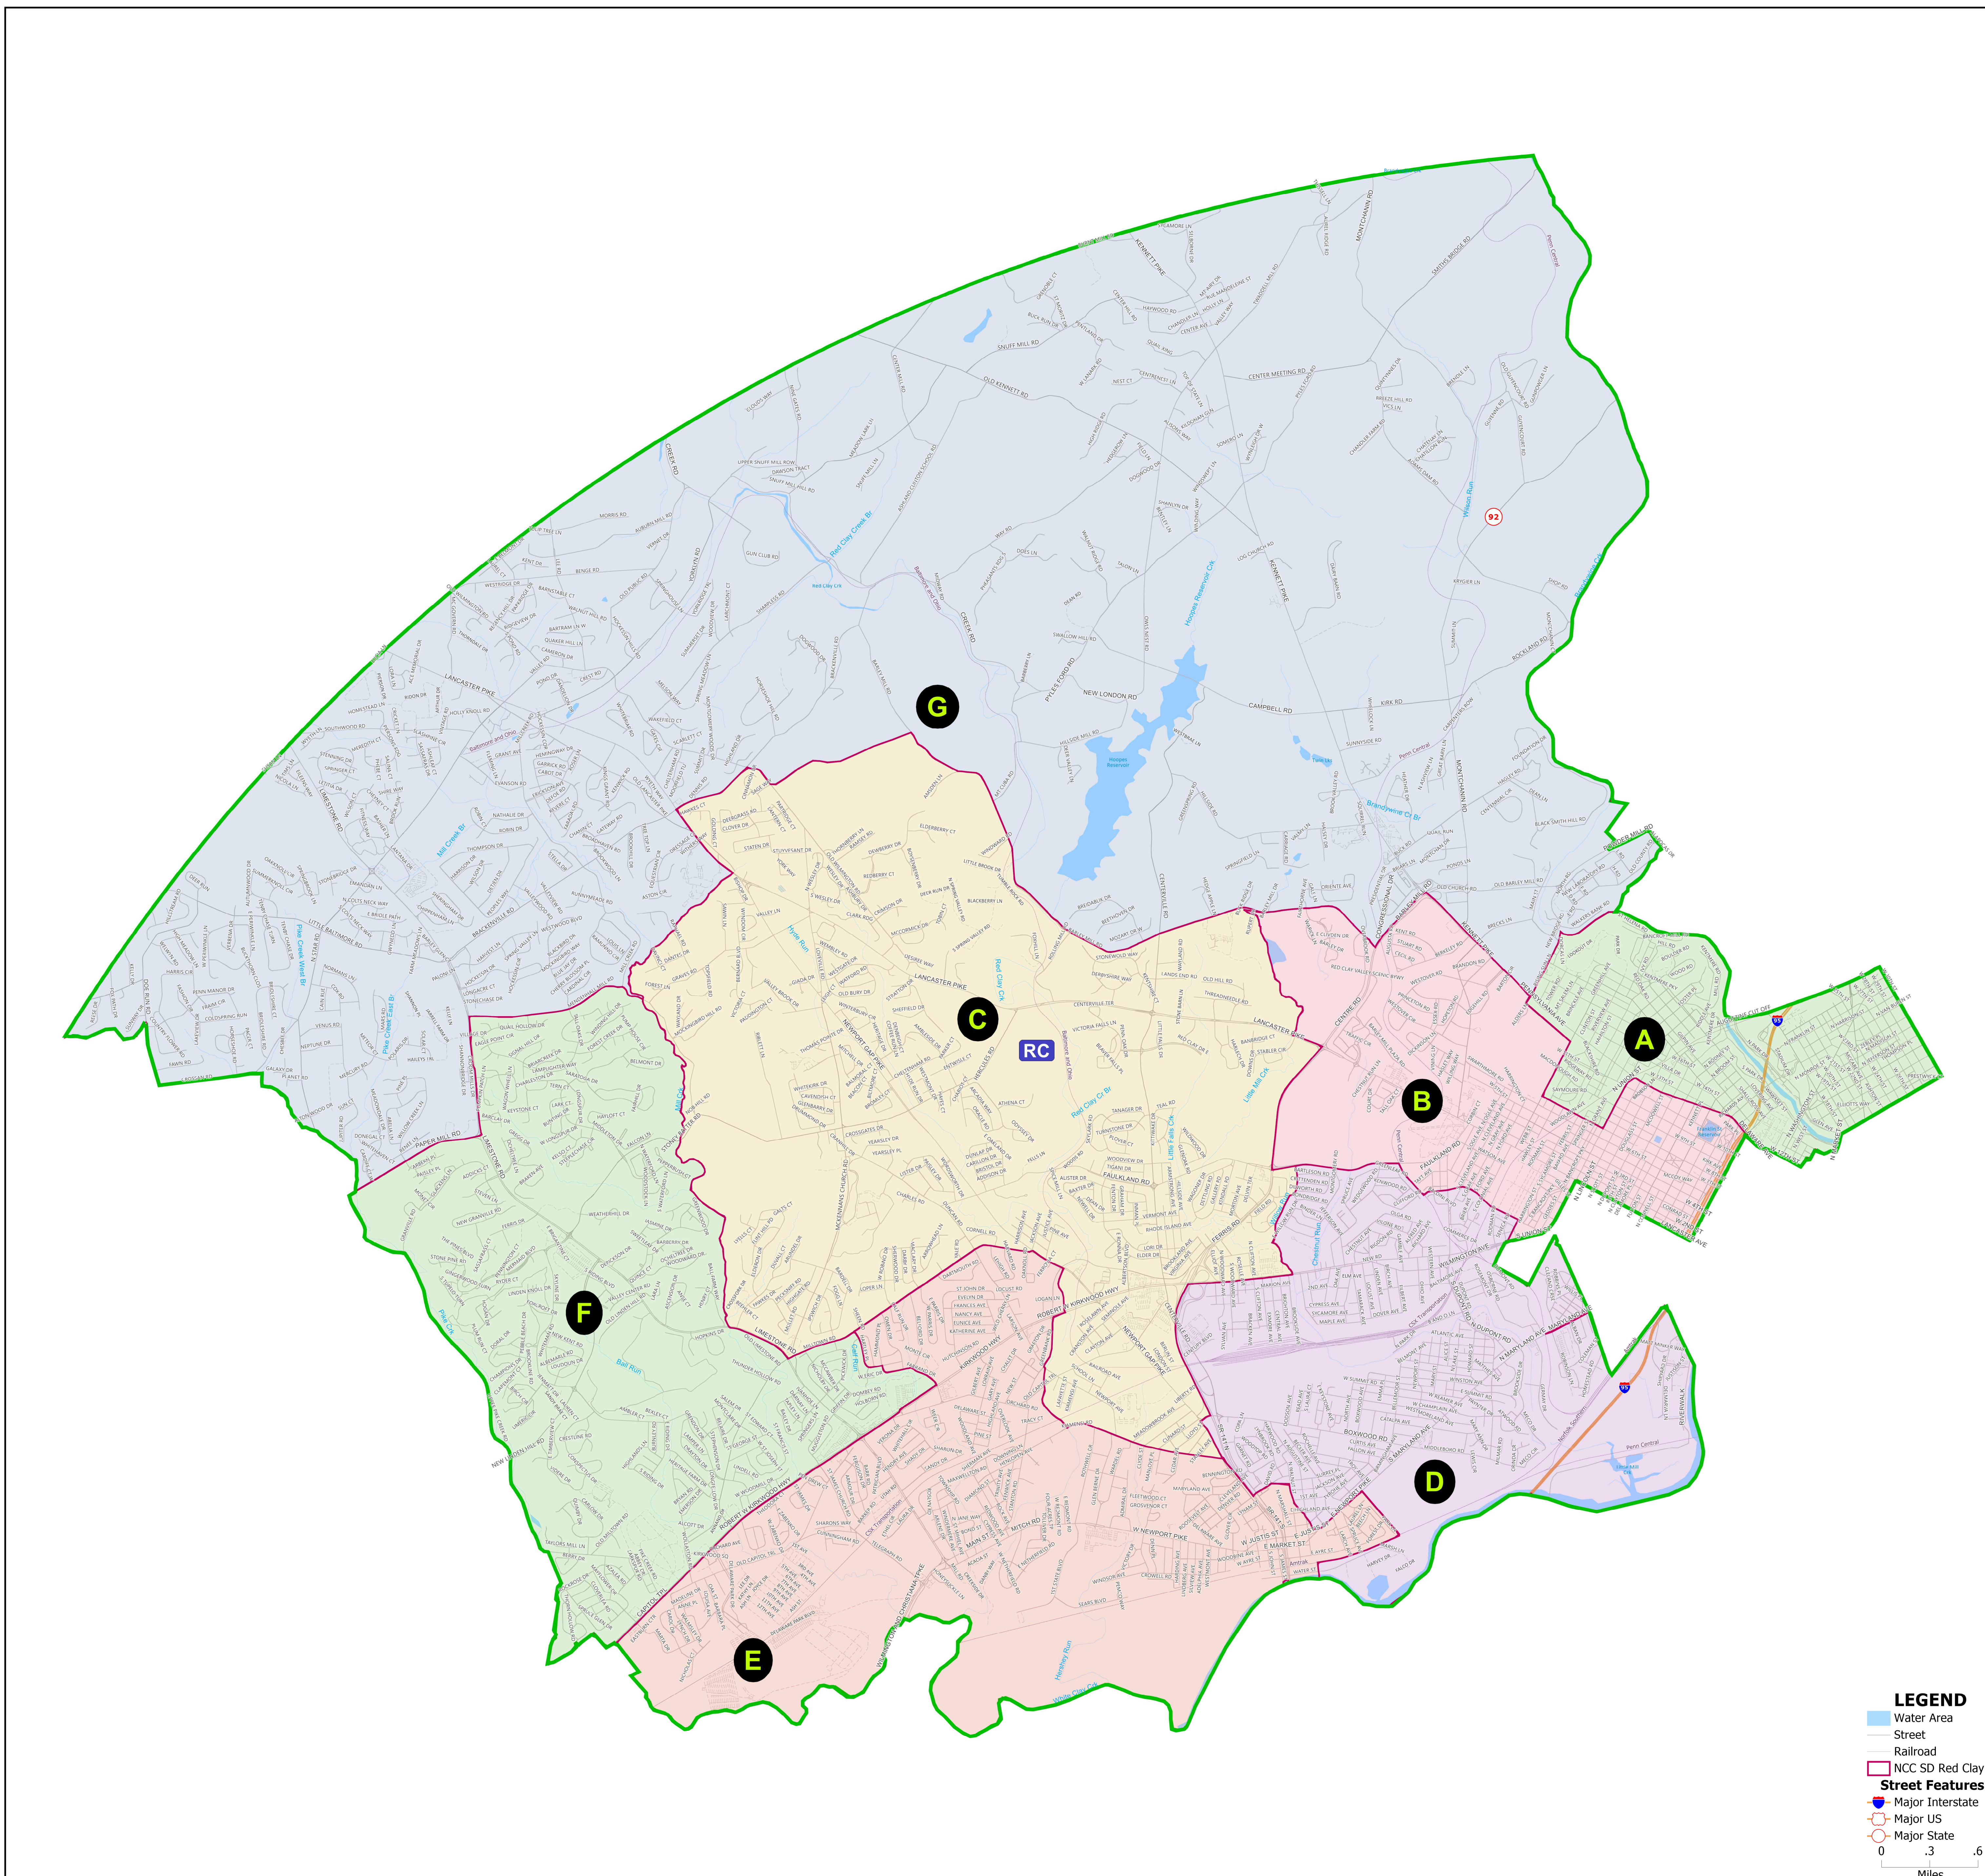

RED CLAY CONSOLIDATED SCHOOL DISTRICT

LEGEND

- Water Area
- Street
- Railroad
- NCC SD Red Clay
- Major Interstate
- Major US
- Major State

0 .3 .6
Miles