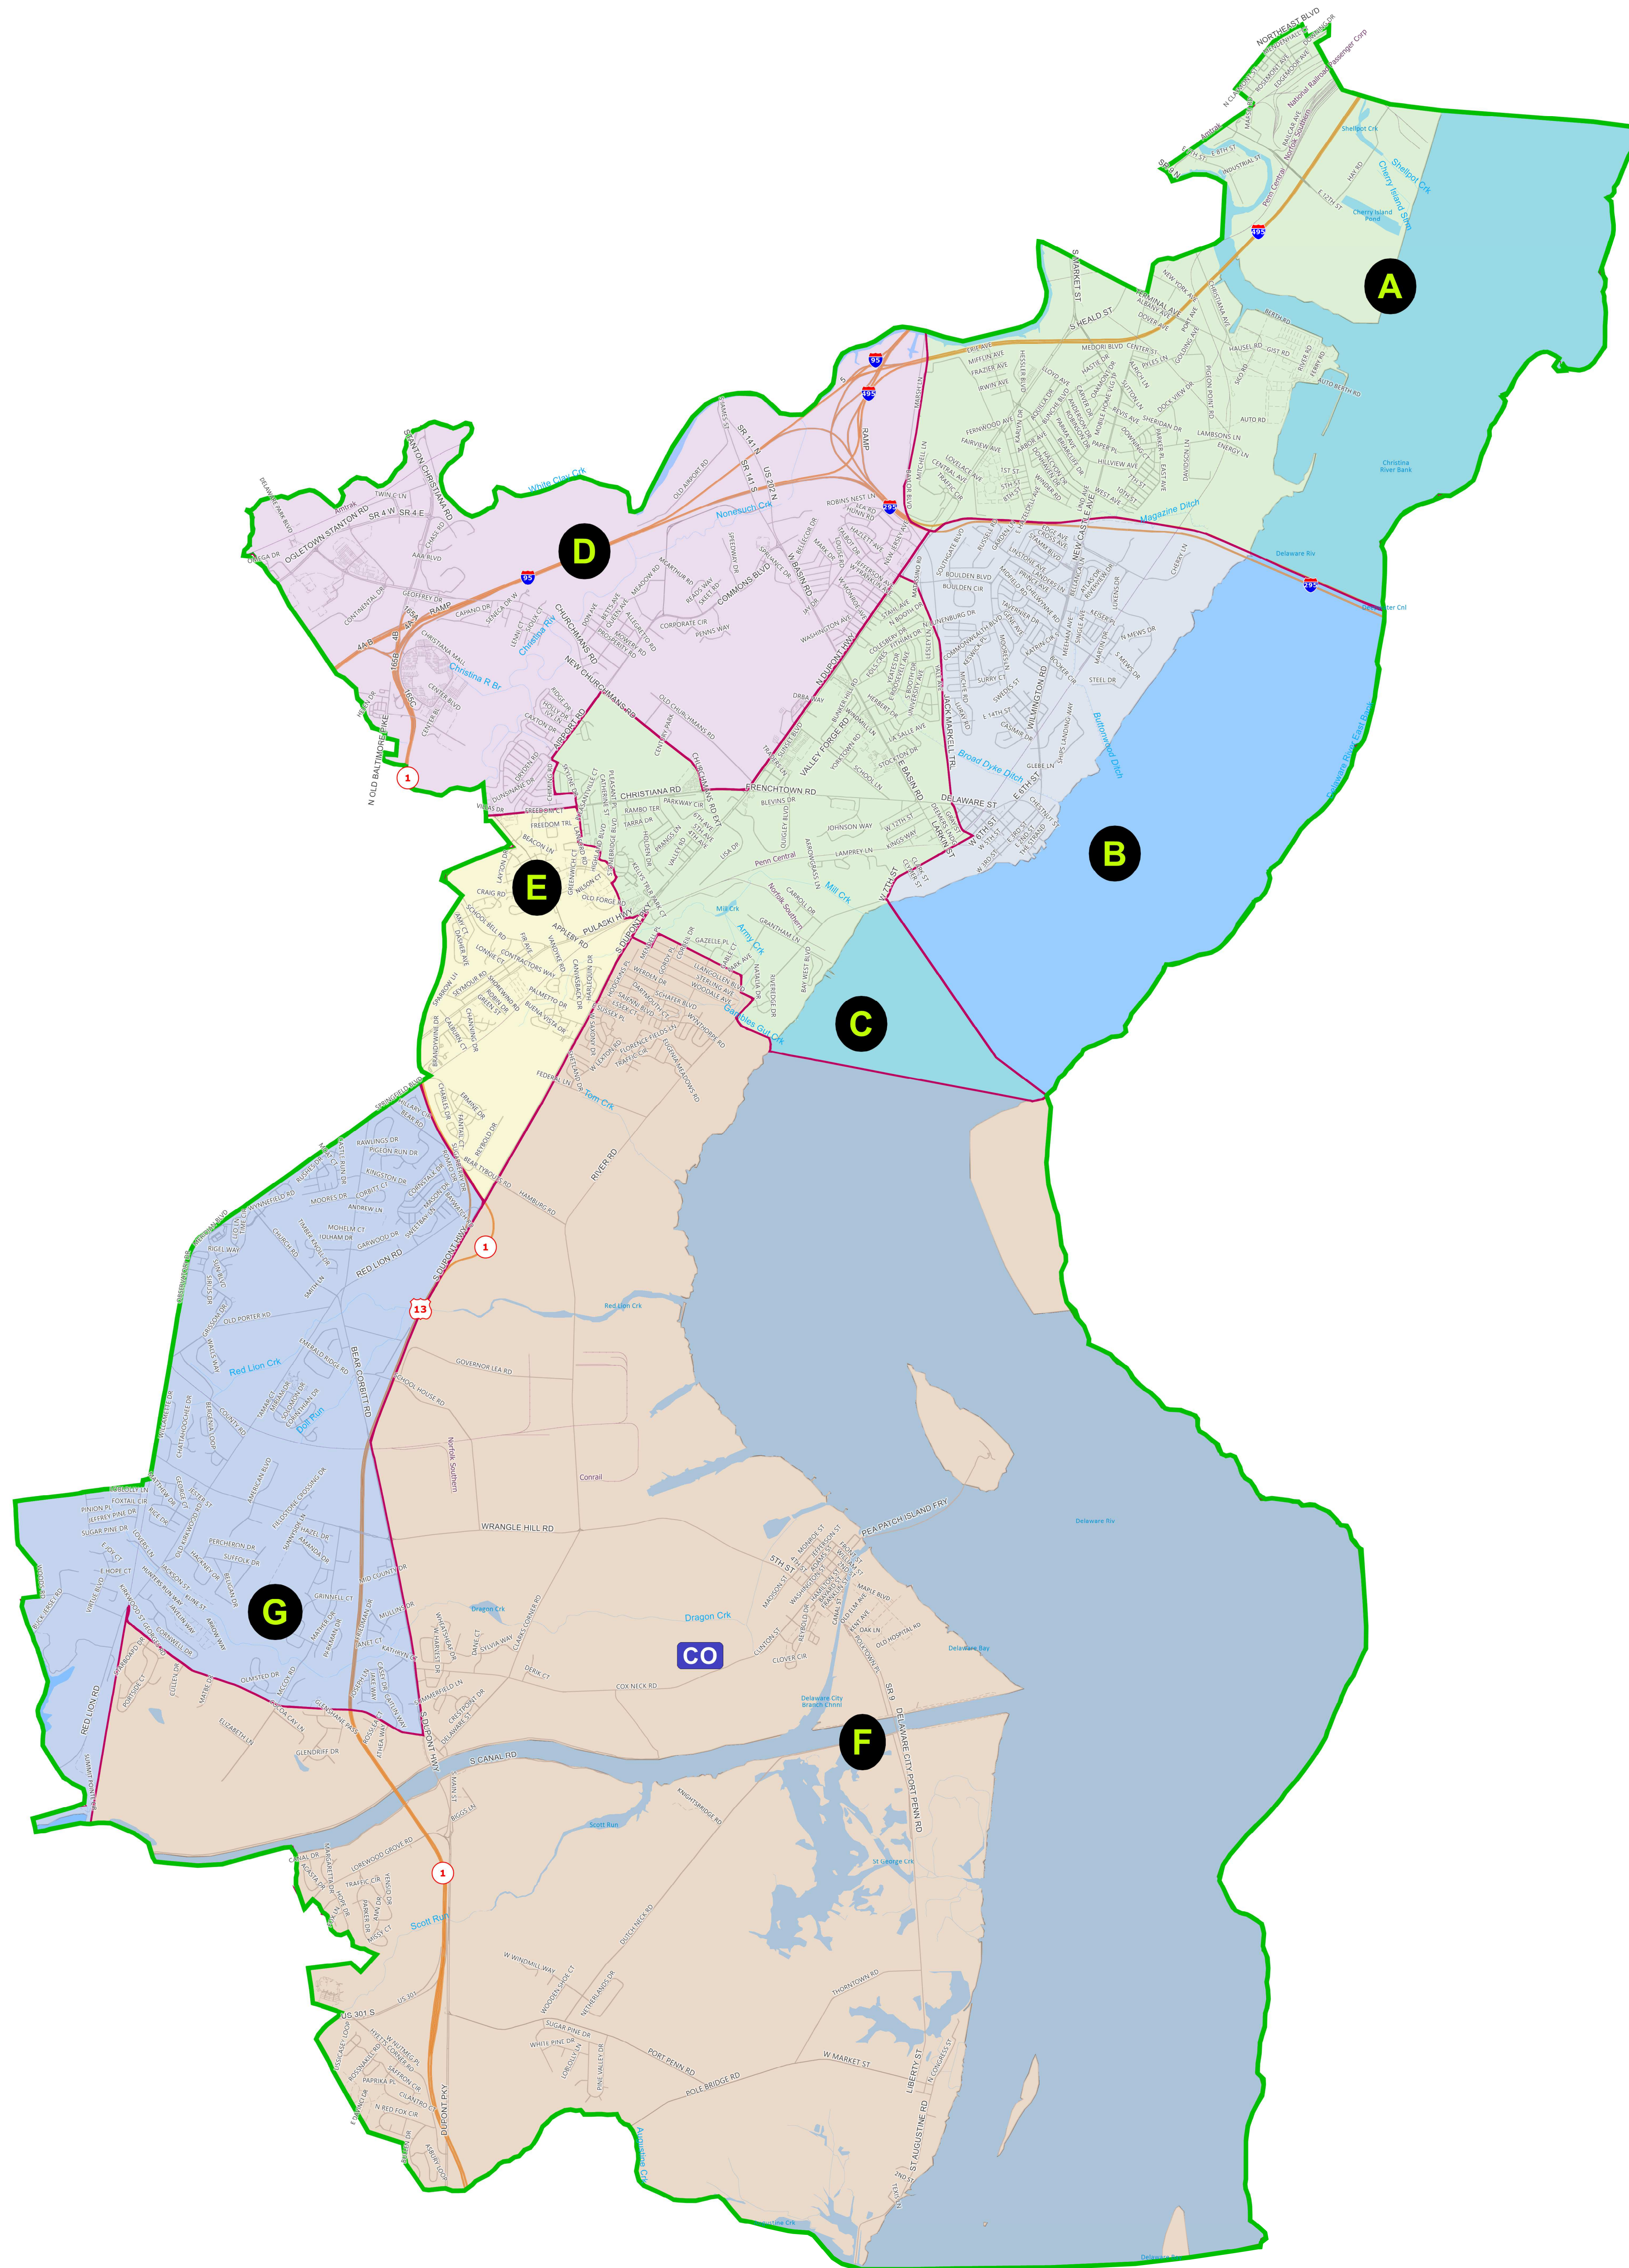

COLONIAL SCHOOL DISTRICT

LEGEND

- Water Area
- Street
- Railroad
- NCC SD Colonial Street Features
- Major Interstate
- Major US
- Major State

0 .5 1
Miles