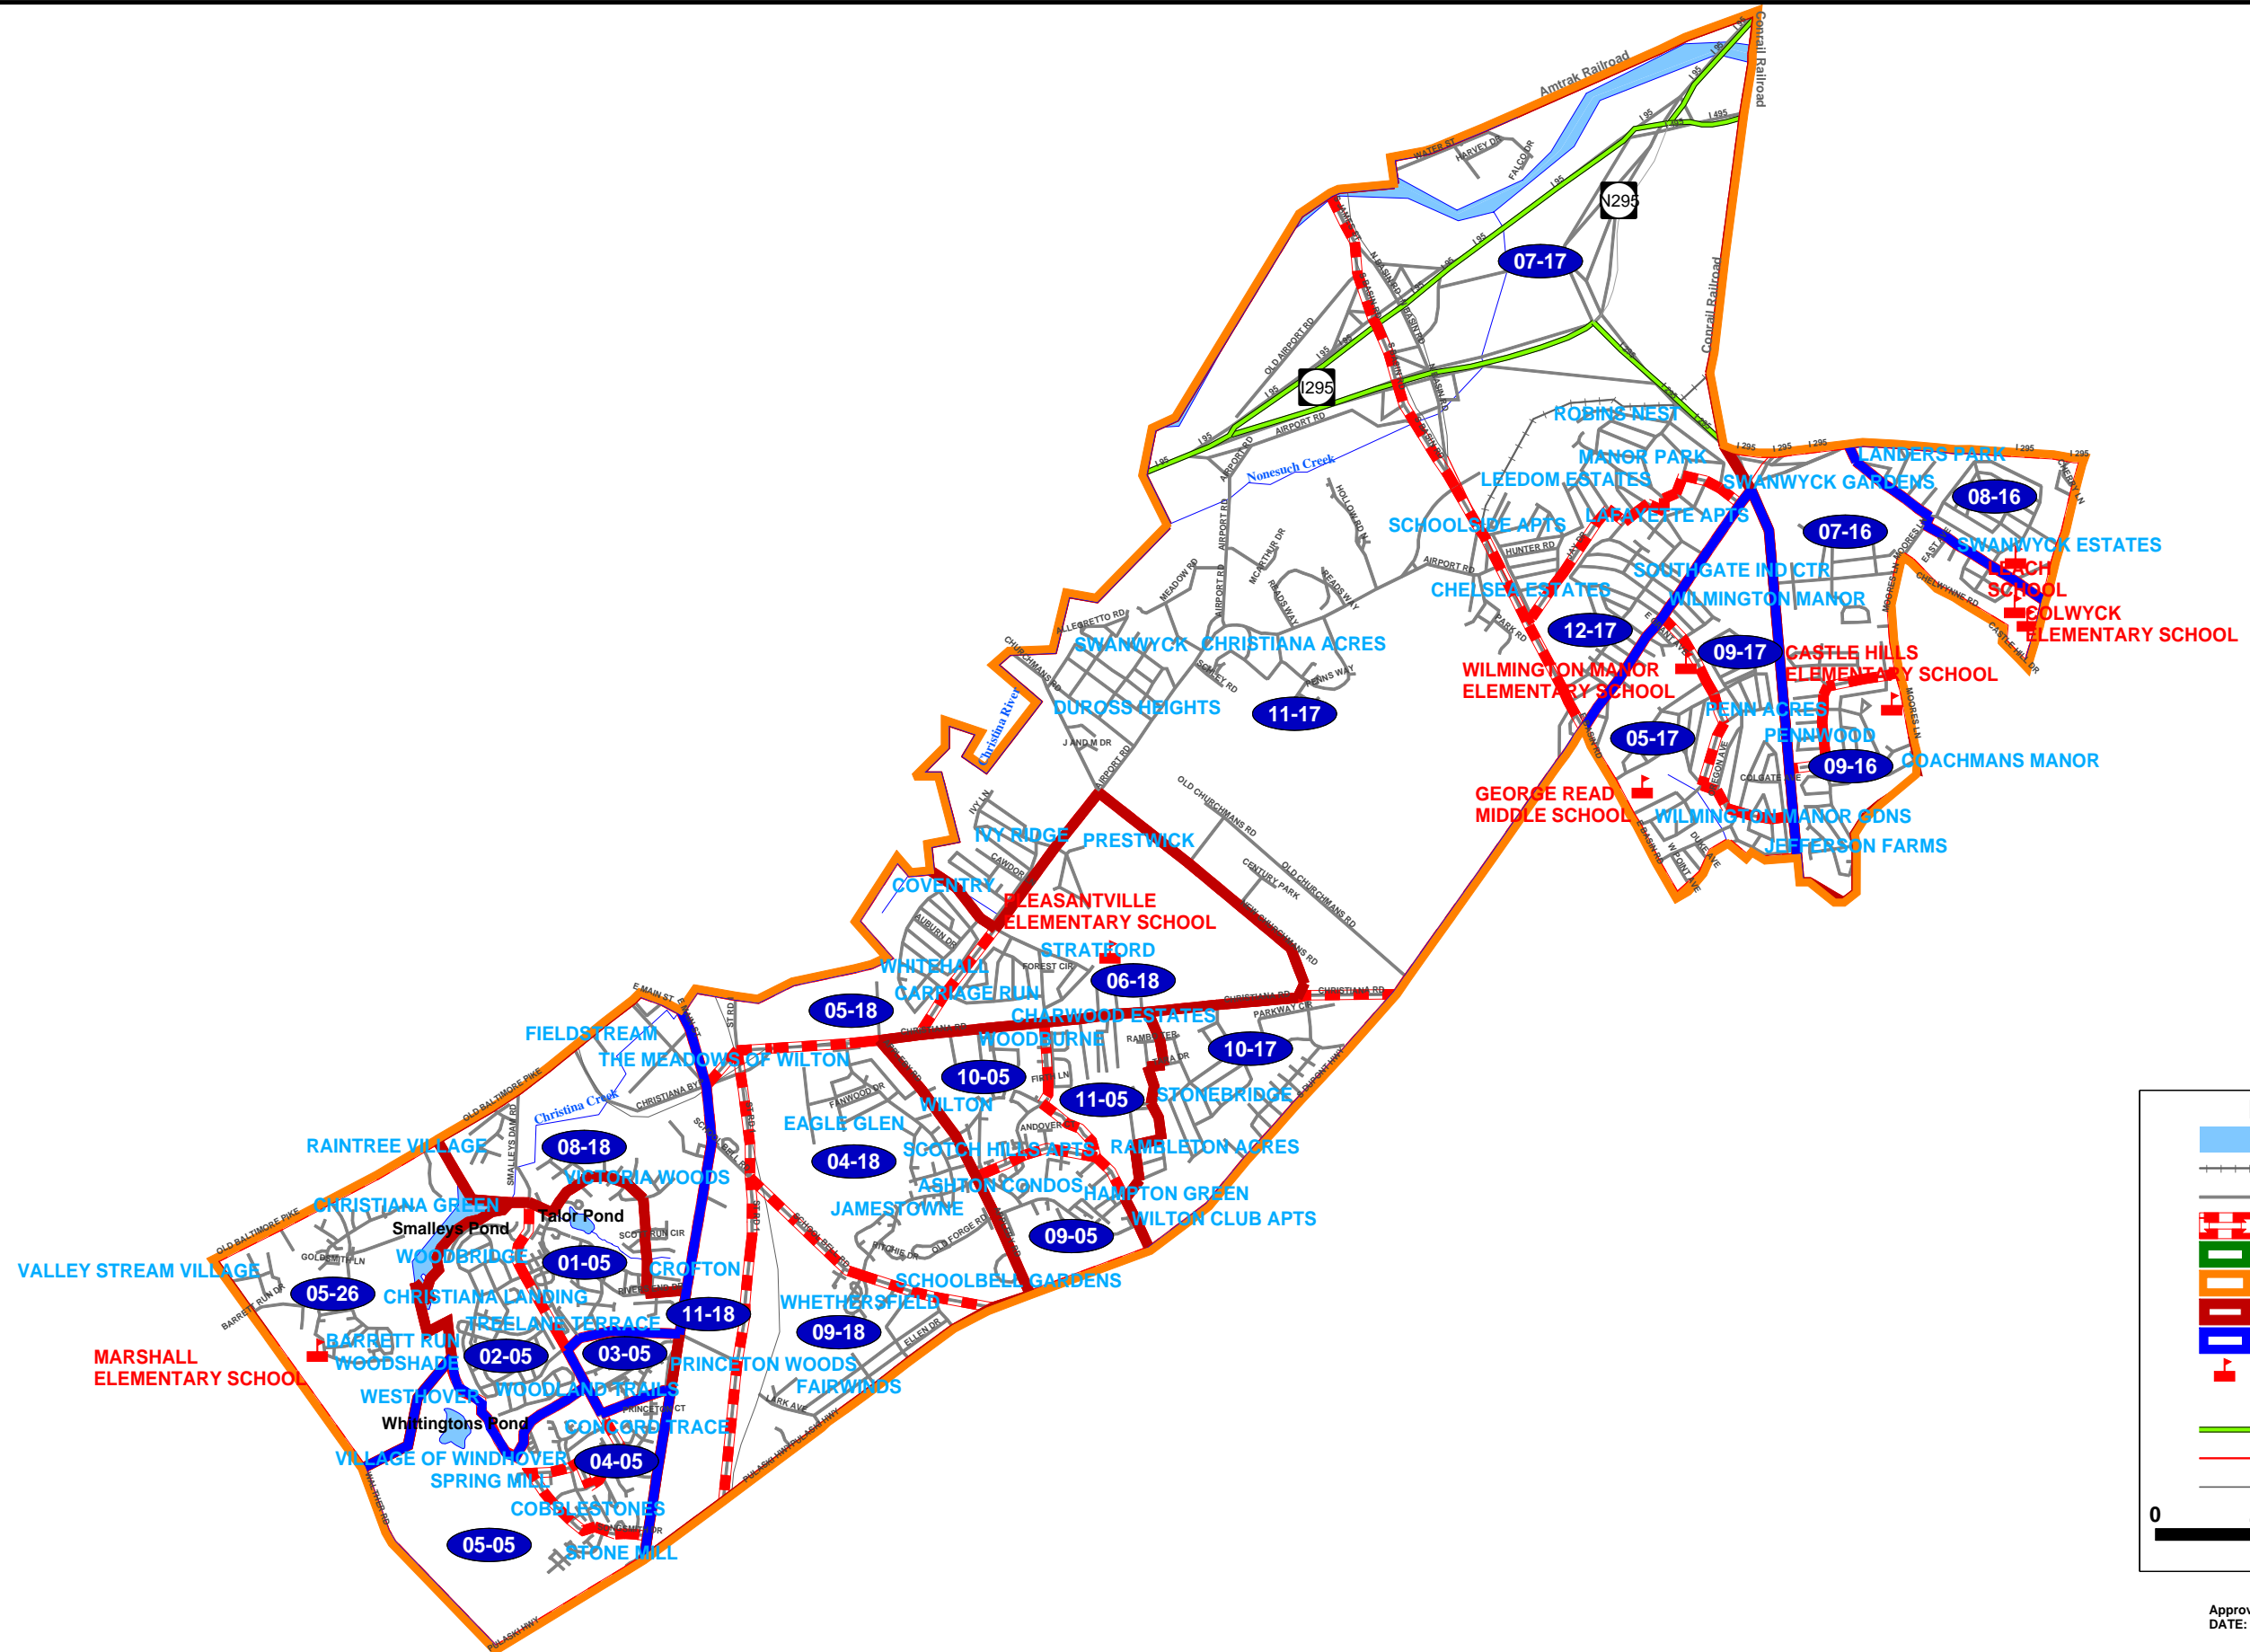

NEW CASTLE COUNTY, DELAWARE
NEW CASTLE COUNTY COUNCIL DISTRICT 07
 (This District boundary is effective following the November 2, 2004, General Election.)

Map Layers

- Water Area
- Railroad
- Streets
- Election Districts
- City of Wilmington
- NCC Council
- HOUSE
- SENATE
- Schools
- Roads**
- Interstate
- US Route
- State Route

0 .4 .8 1.2
Miles