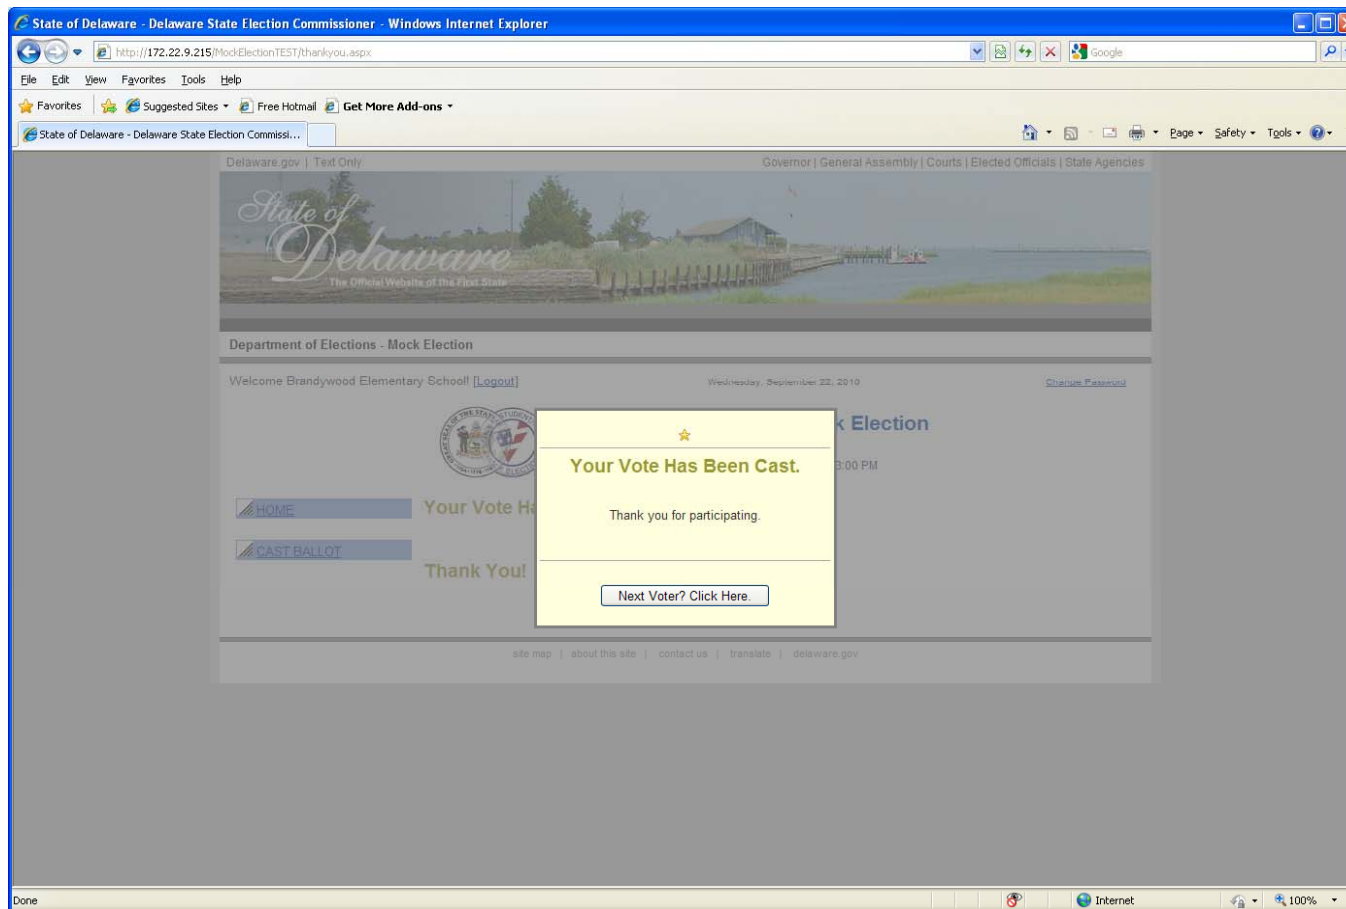

Vote Confirmation

A confirmation appears after voting and the next vote can be cast.