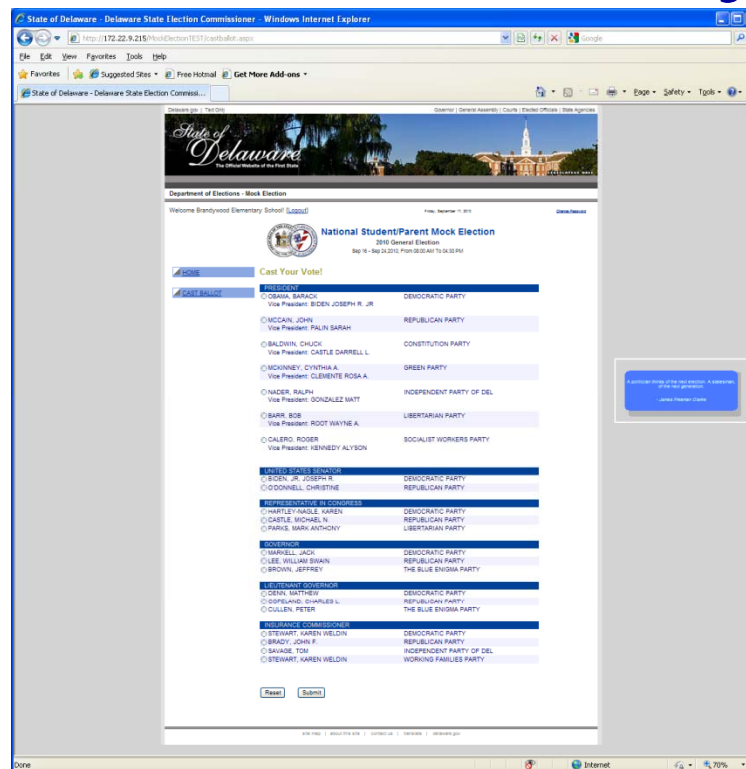

Candidate Selection

Candidates are selected by clicking with the mouse over the appropriate selection. You have the option of resetting your selections or clicking the VOTE button to cast your vote.